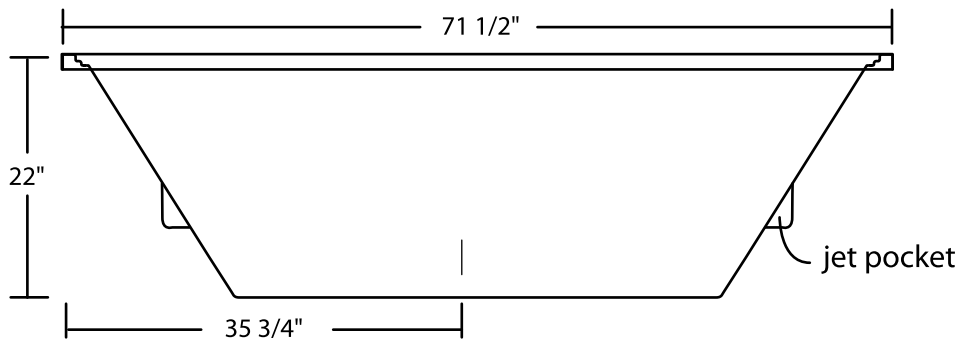

Heritage 72"x 42" Drop-In Tub

TOP VIEW

FRONT VIEW

All Measurements: $\pm 1/4$ "
Drain Hole: 2"
Overflow Hole: 2 1/2"