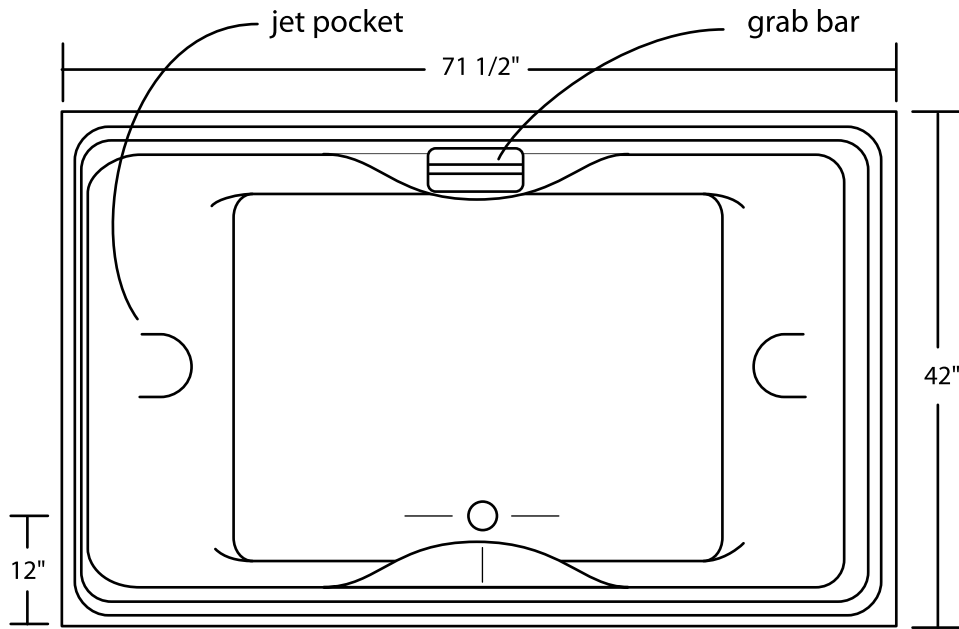

Heritage 72"x 42" Drop-In Tub

TOP VIEW

FRONT VIEW

All Measurements: $\pm 1/4$ "
Drain Hole: 2"
Overflow Hole: 2 1/2"