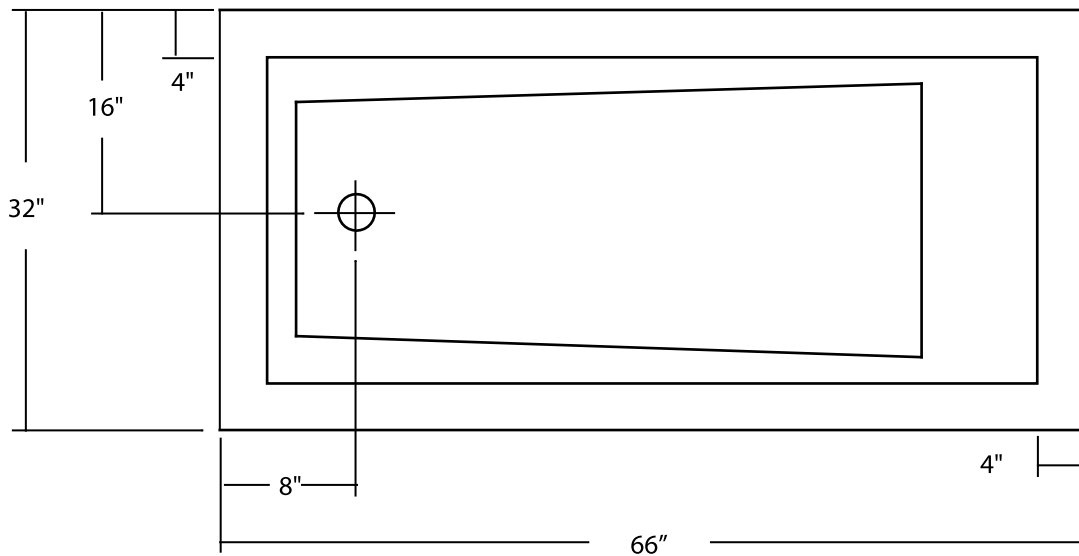

# Kobe 66" x 32"

## Drop-In Tub

All Measurements:  $\pm 1/4"$   
Drain Hole: 2"  
Overflow Hole: 2 1/2"