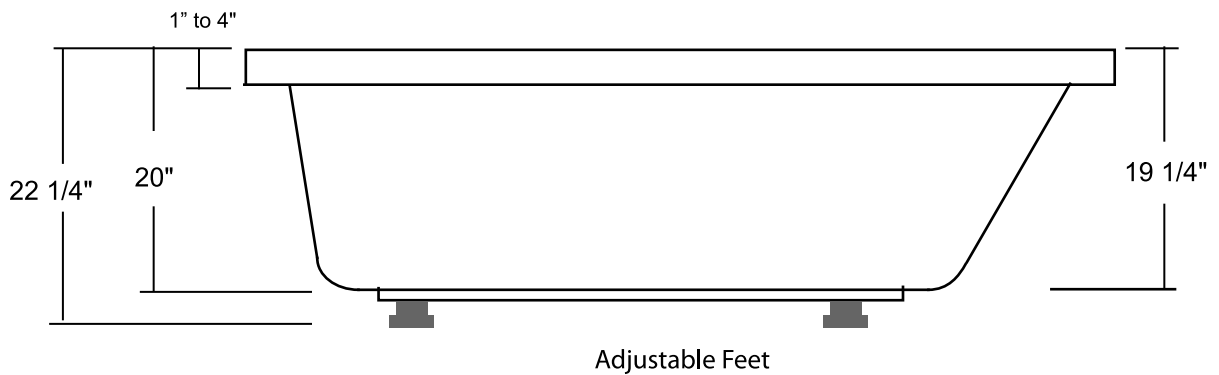

# Kobe 66" x 32"

## Drop-In Tub

All Measurements:  $\pm 1/4"$   
Drain Hole: 2"  
Overflow Hole: 2 1/2"