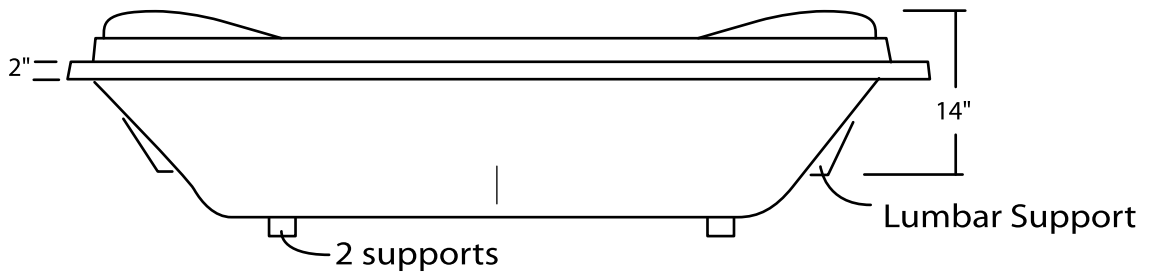

Kronan II 72"x 41" Drop-In Tub

TOP VIEW

END VIEW

SIDE VIEW

All Measurements: $\pm 1/4"$
Drain Hole: 2"
Overflow Hole: 2 1/2"