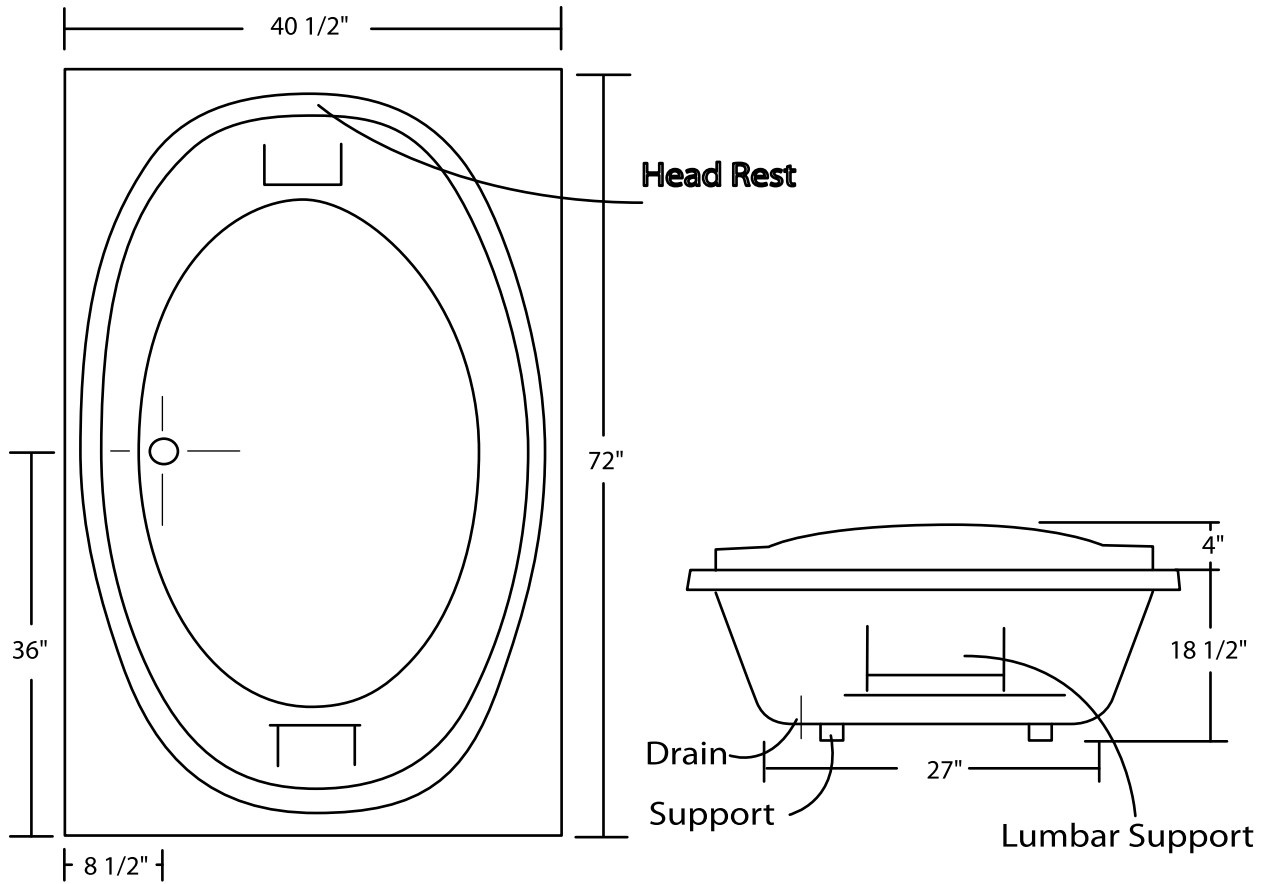

Kronan II 72"x 41" Drop-In Tub

TOP VIEW

END VIEW

SIDE VIEW

All Measurements: $\pm 1/4"$
Drain Hole: 2"
Overflow Hole: 2 1/2"