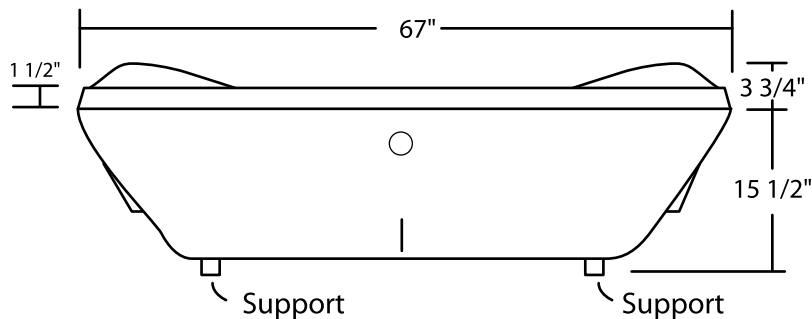

# Kronan III 67" x 38"

Drop-In Tub

TOP VIEW

END VIEW

SIDE VIEW

All Measurements:  $\pm 1/4$ "  
Drain Hole: 2"  
Overflow Hole: 2 1/2"