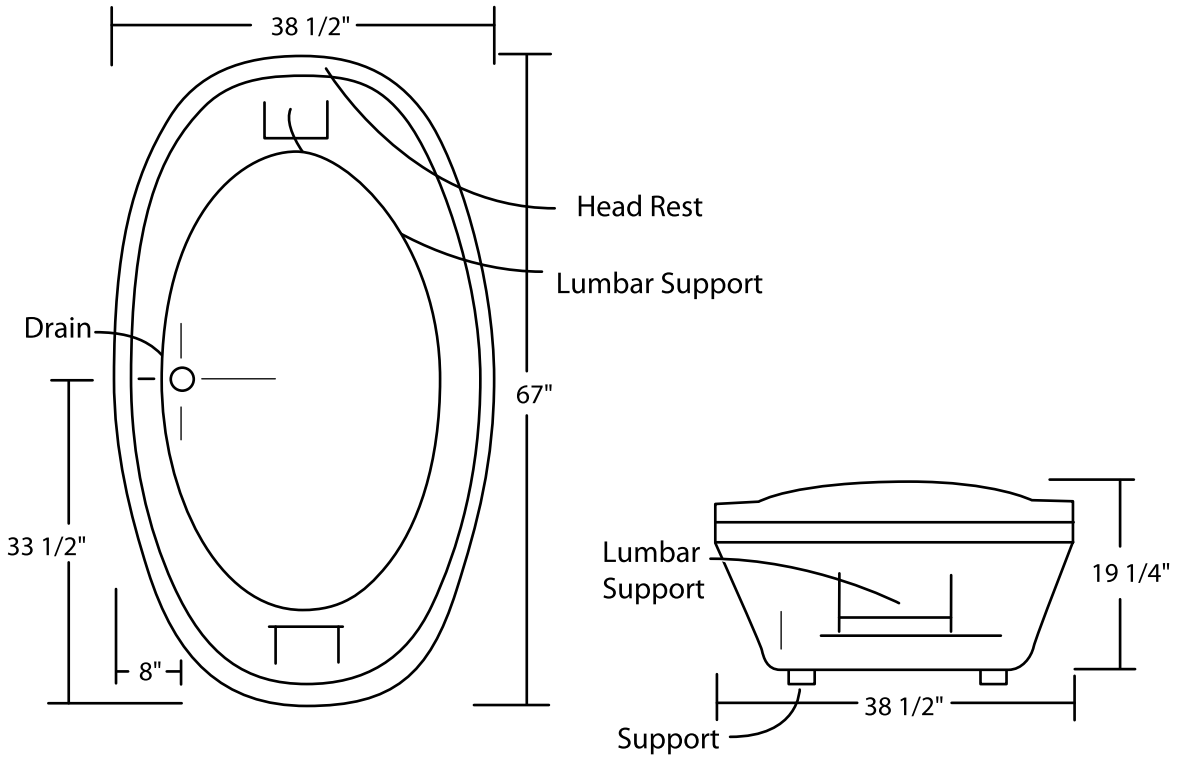

# Kronan III 67" x 38"

Drop-In Tub

TOP VIEW

END VIEW

SIDE VIEW

All Measurements:  $\pm 1/4$ "  
Drain Hole: 2"  
Overflow Hole: 2 1/2"