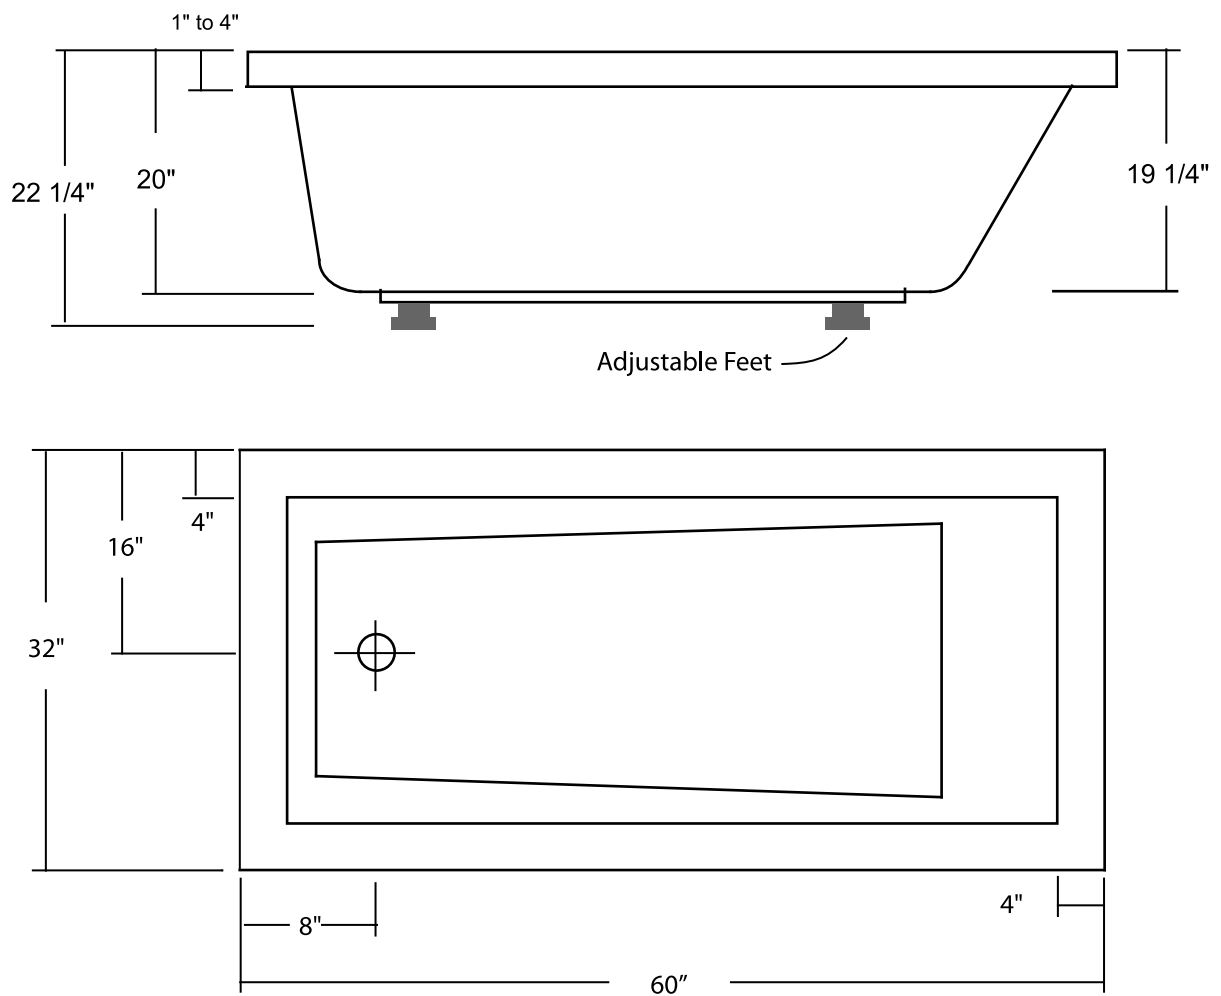

## Kyoto 60"x 32" Drop-In Tub

All Measurements:  $\pm 1/4"$   
Drain Hole: 2"  
Overflow Hole: 2 1/2"