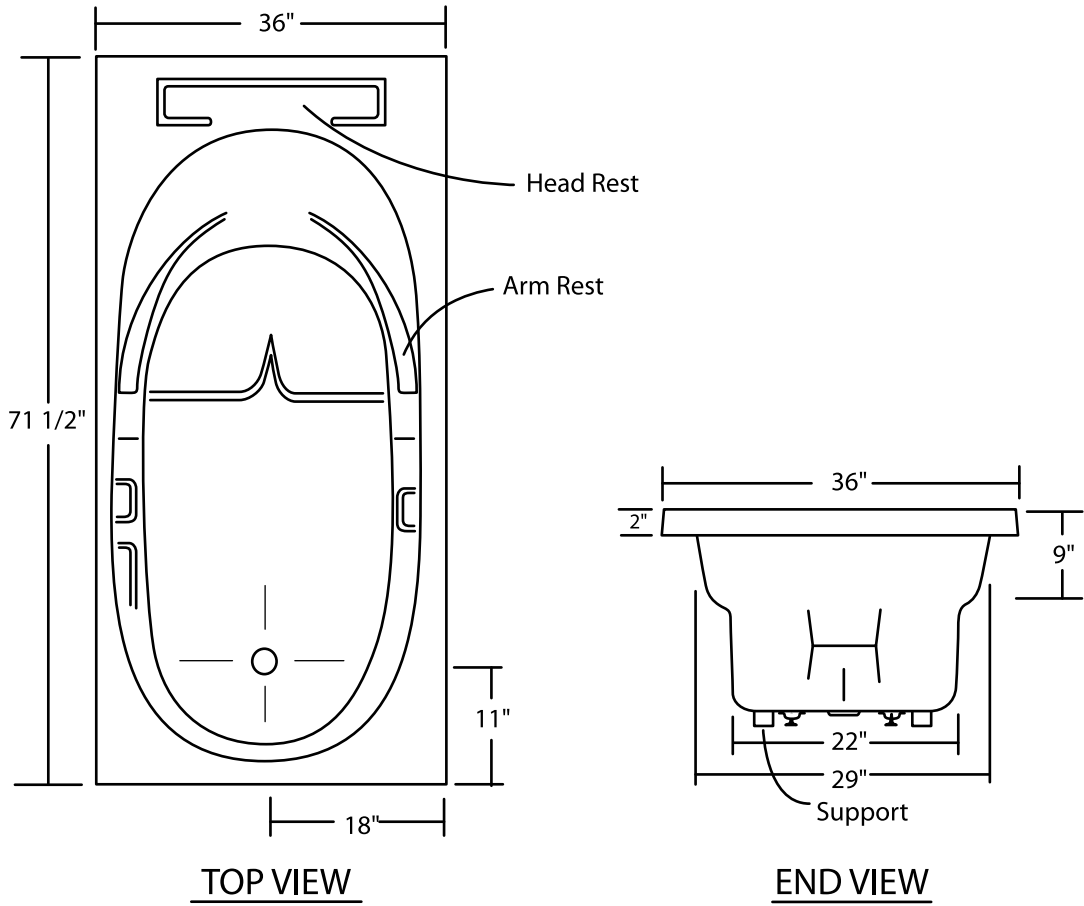

Norseman 72"x 36" Drop-In Tub

All Measurements: $\pm 1/4"$
Drain Hole: 2"
Overflow Hole: 2 1/2"