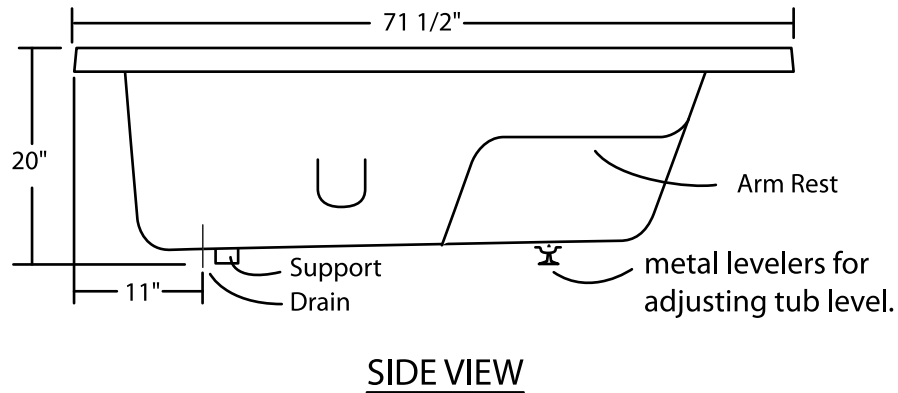

Norseman 72"x 36" Drop-In Tub

All Measurements: $\pm 1/4"$
Drain Hole: 2"
Overflow Hole: 2 1/2"