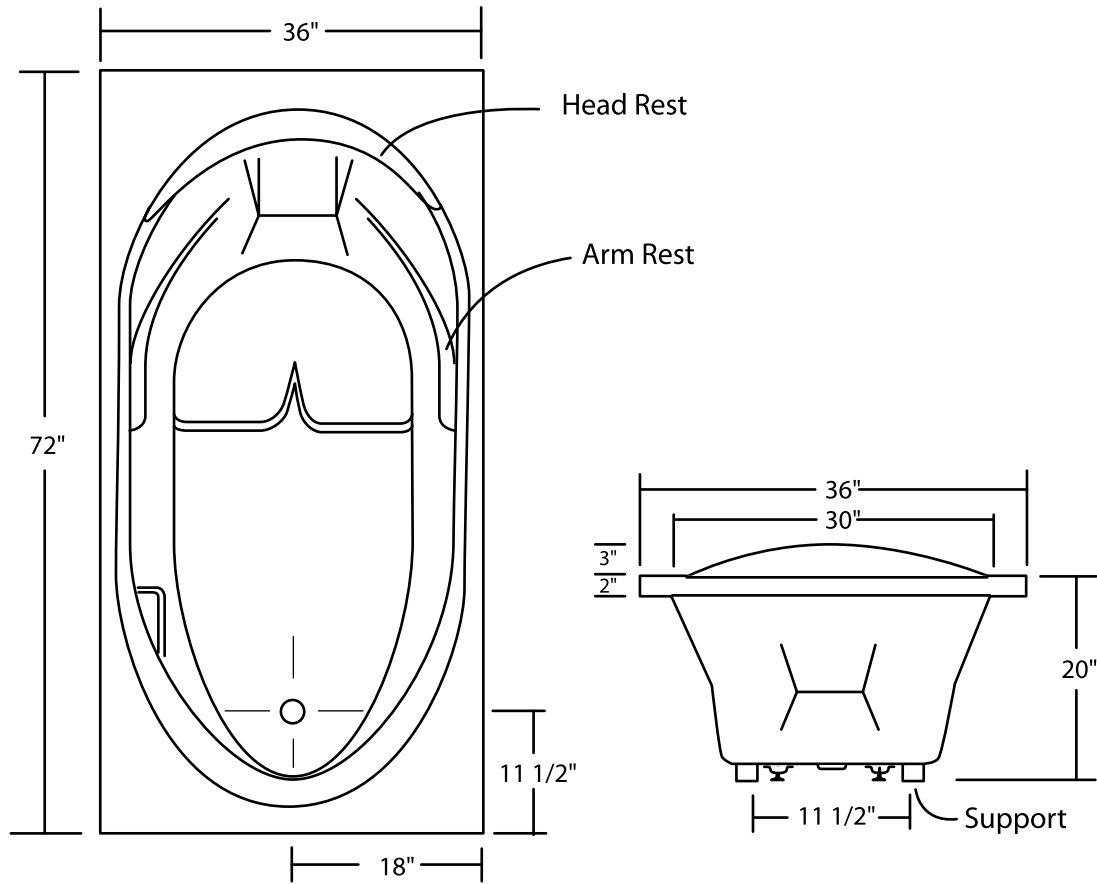

# Olavin 72"x 36" Drop-In Tub

TOP VIEW

END VIEW

SIDE VIEW

All Measurements:  $\pm 1/4"$   
Drain Hole: 2"  
Overflow Hole: 2 1/2"