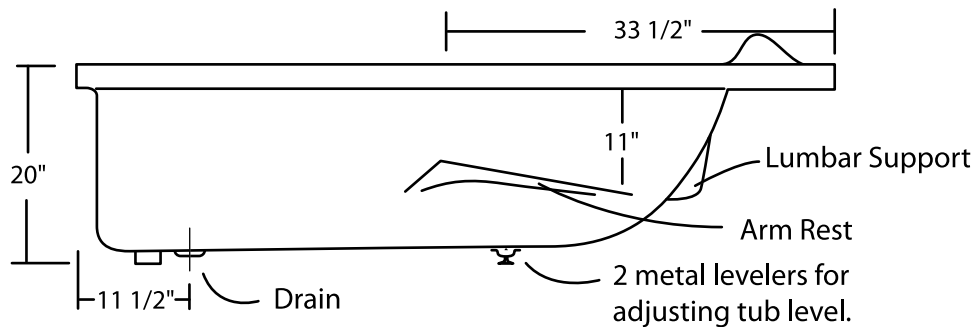

# Olavin 72"x 36" Drop-In Tub

TOP VIEW

END VIEW

SIDE VIEW

All Measurements:  $\pm 1/4"$   
Drain Hole: 2"  
Overflow Hole: 2 1/2"