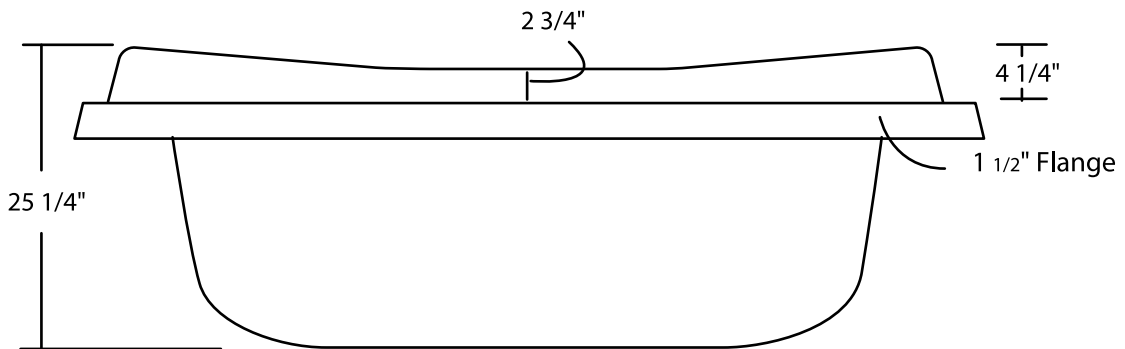

Omega I 70"x 46" Drop-In Tub

TOP VIEW

FRONT VIEW

All Measurements: $\pm 1/4$ "
Drain Hole: 2"
Overflow Hole: 2 1/2"