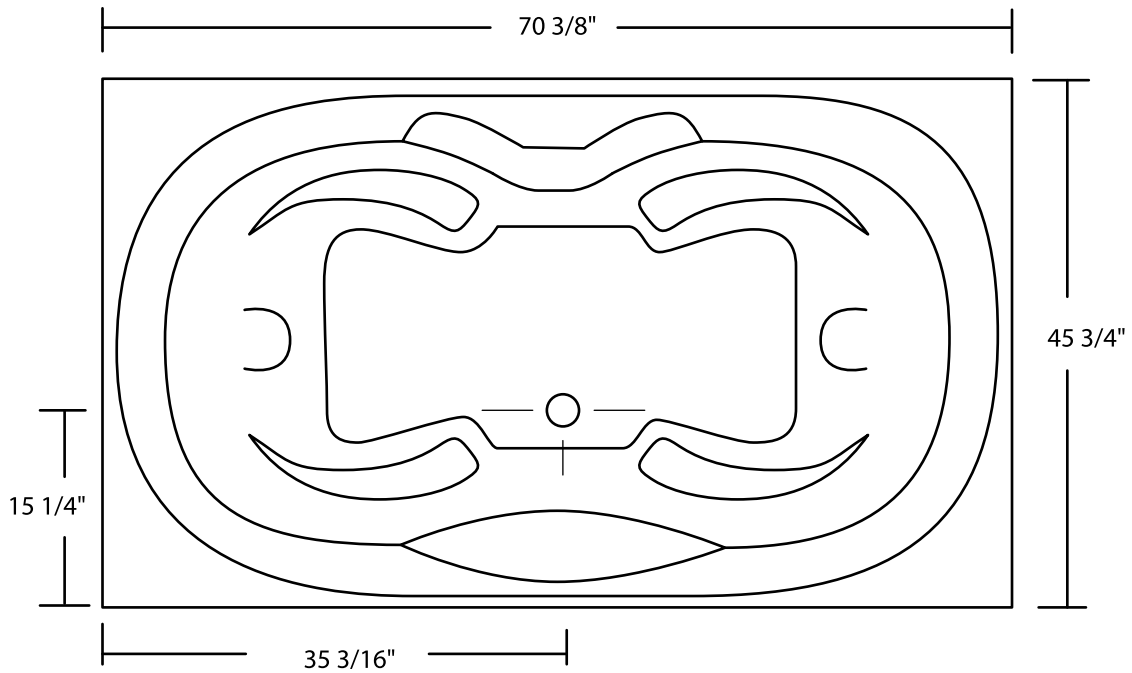

Omega I 70"x 46" Drop-In Tub

TOP VIEW

FRONT VIEW

All Measurements: $\pm 1/4$ "
Drain Hole: 2"
Overflow Hole: 2 1/2"