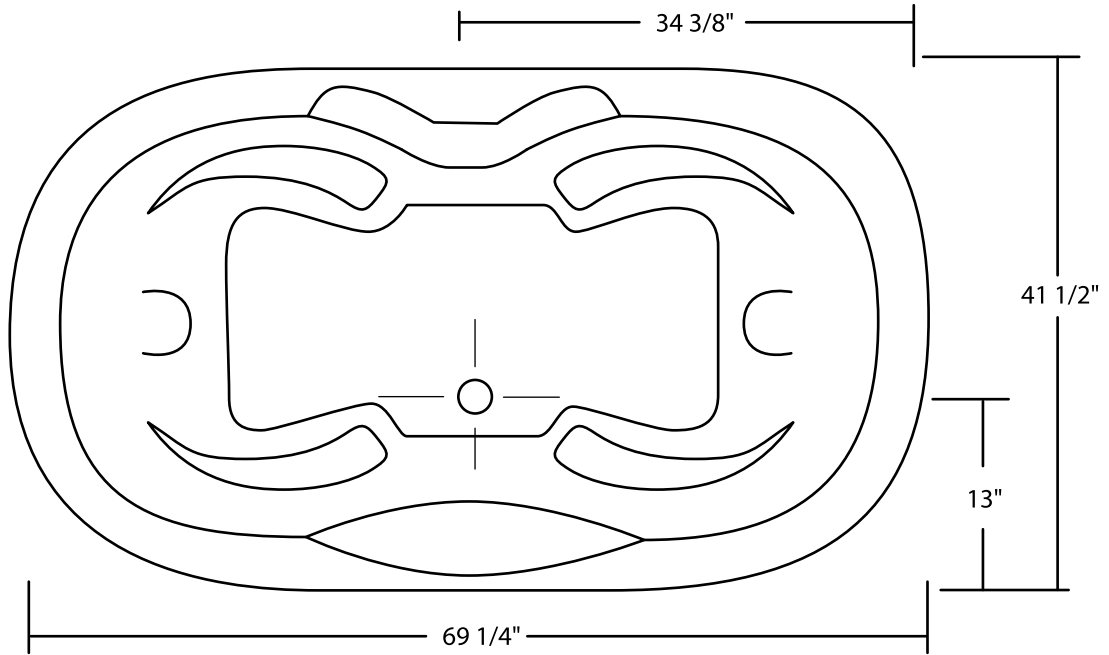

# Omega II 69"x 41" Drop-In Tub

TOP VIEW

FRONT VIEW

All Measurements:  $\pm 1/4''$   
Drain Hole: 2"  
Overflow Hole: 2 1/2"