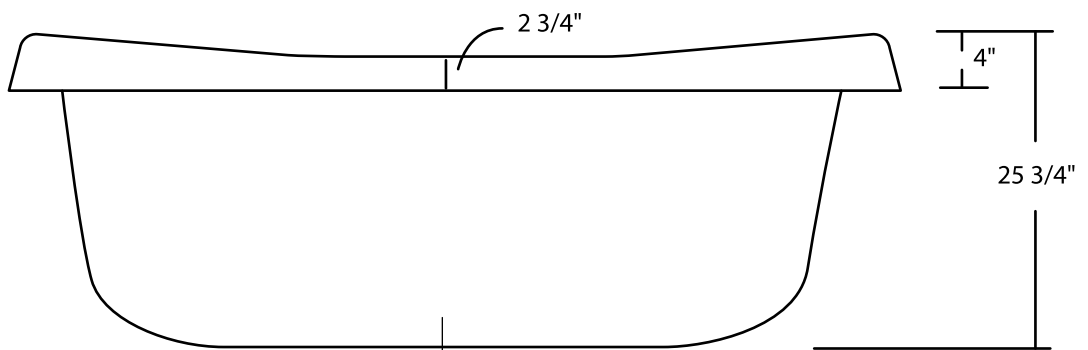

# Omega II 69"x 41" Drop-In Tub

TOP VIEW

FRONT VIEW

All Measurements:  $\pm 1/4''$   
Drain Hole: 2"  
Overflow Hole: 2 1/2"