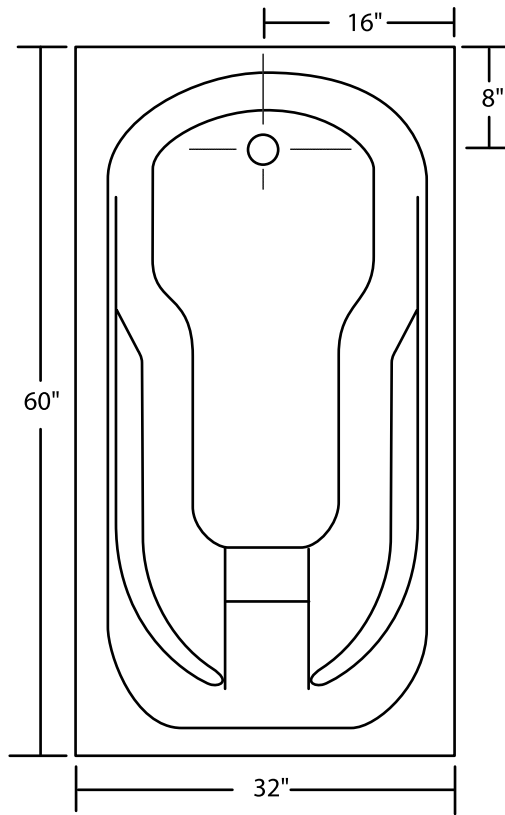

Stanley 60"x 32" Drop-In Tub

TOP VIEW

END VIEW

SIDE VIEW

All Measurements: $\pm 1/4''$
Drain Hole: 2"
Overflow Hole: 2 1/2"