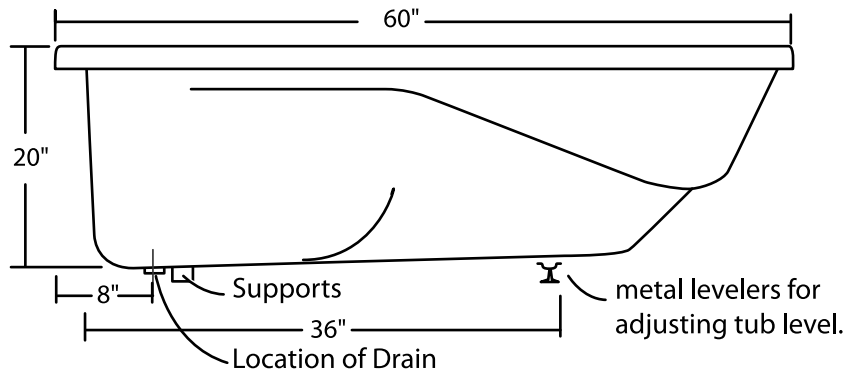

Stanley 60"x 32" Drop-In Tub

TOP VIEW

END VIEW

SIDE VIEW

All Measurements: $\pm 1/4''$
Drain Hole: 2"
Overflow Hole: 2 1/2"