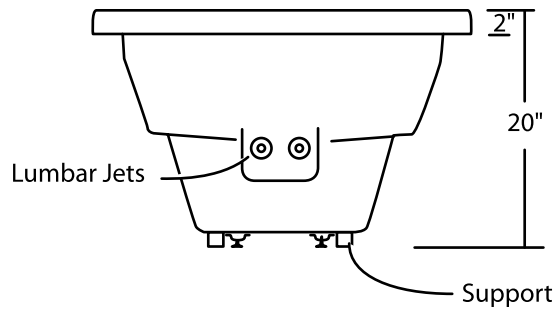

Stanley 60"x 32" Drop-In Tub

TOP VIEW

END VIEW

SIDE VIEW

All Measurements: $\pm 1/4''$
Drain Hole: 2"
Overflow Hole: 2 1/2"