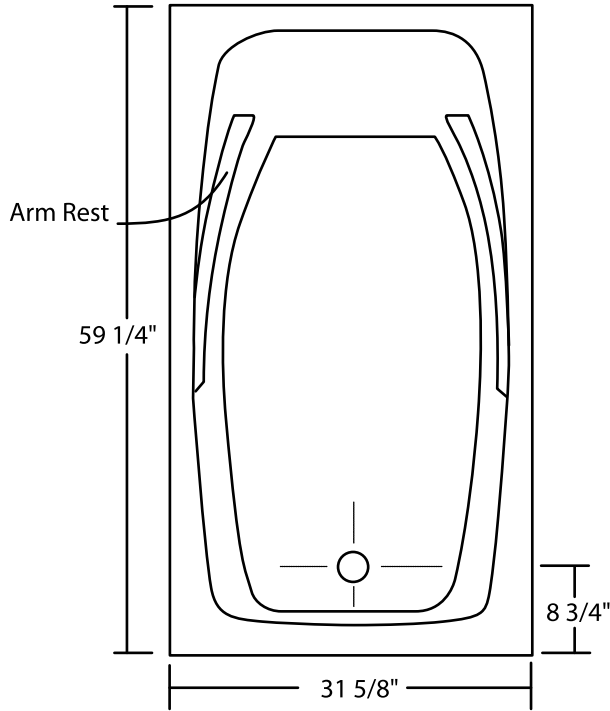

Thor 60"x 32"

Drop-In Tub

TOP VIEW

END VIEW

SIDE VIEW

All Measurements: $\pm 1/4$ "
Drain Hole: 2"
Overflow Hole: 2 1/2"