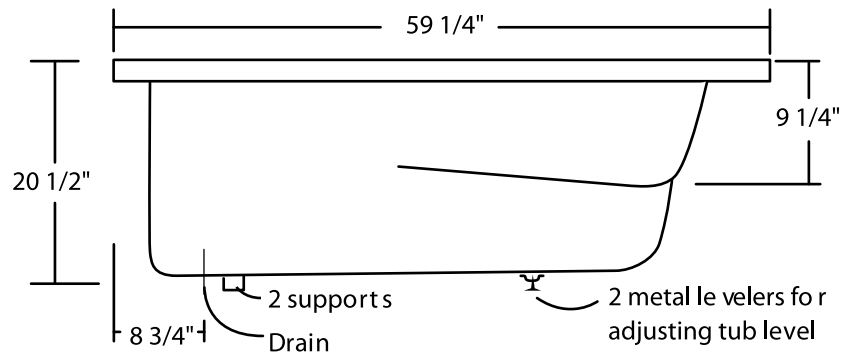

Thor 60"x 32"

Drop-In Tub

TOP VIEW

END VIEW

SIDE VIEW

All Measurements: $\pm 1/4$ "
Drain Hole: 2"
Overflow Hole: 2 1/2"