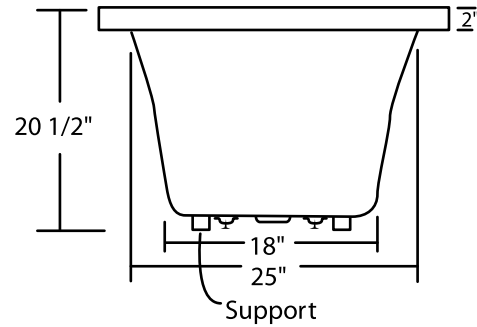

Thor 60"x 32"

Drop-In Tub

TOP VIEW

END VIEW

SIDE VIEW

All Measurements: $\pm 1/4$ "
Drain Hole: 2"
Overflow Hole: 2 1/2"