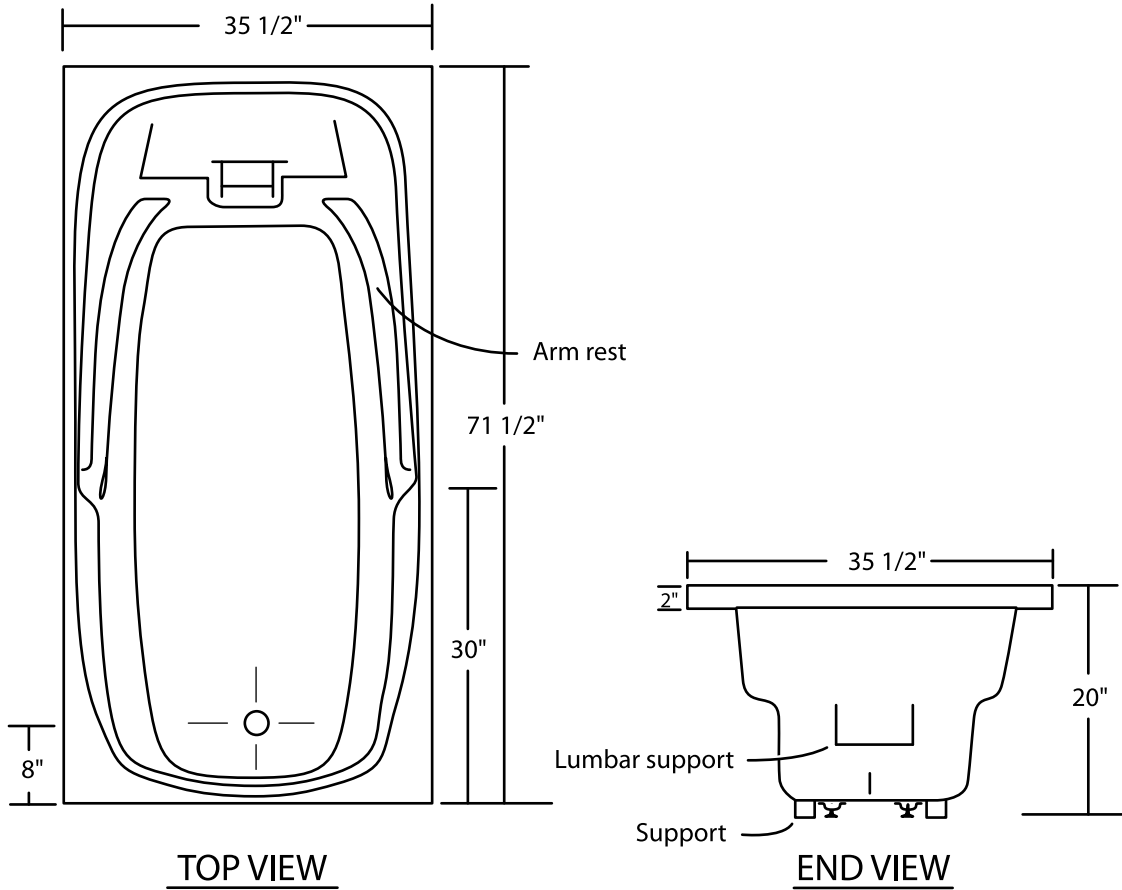

Valhalla 72"x 36" Drop-In Tub

All Measurements: $\pm 1/4"$
Drain Hole: 2"
Overflow Hole: 2 1/2"