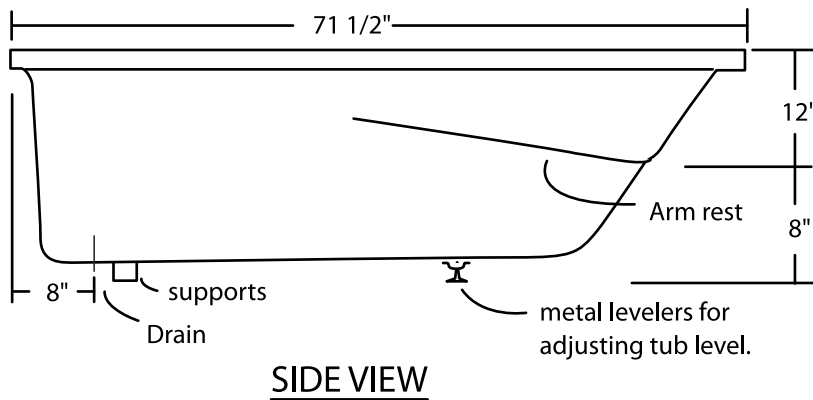

Valhalla 72"x 36" Drop-In Tub

All Measurements: $\pm 1/4"$
Drain Hole: 2"
Overflow Hole: 2 1/2"