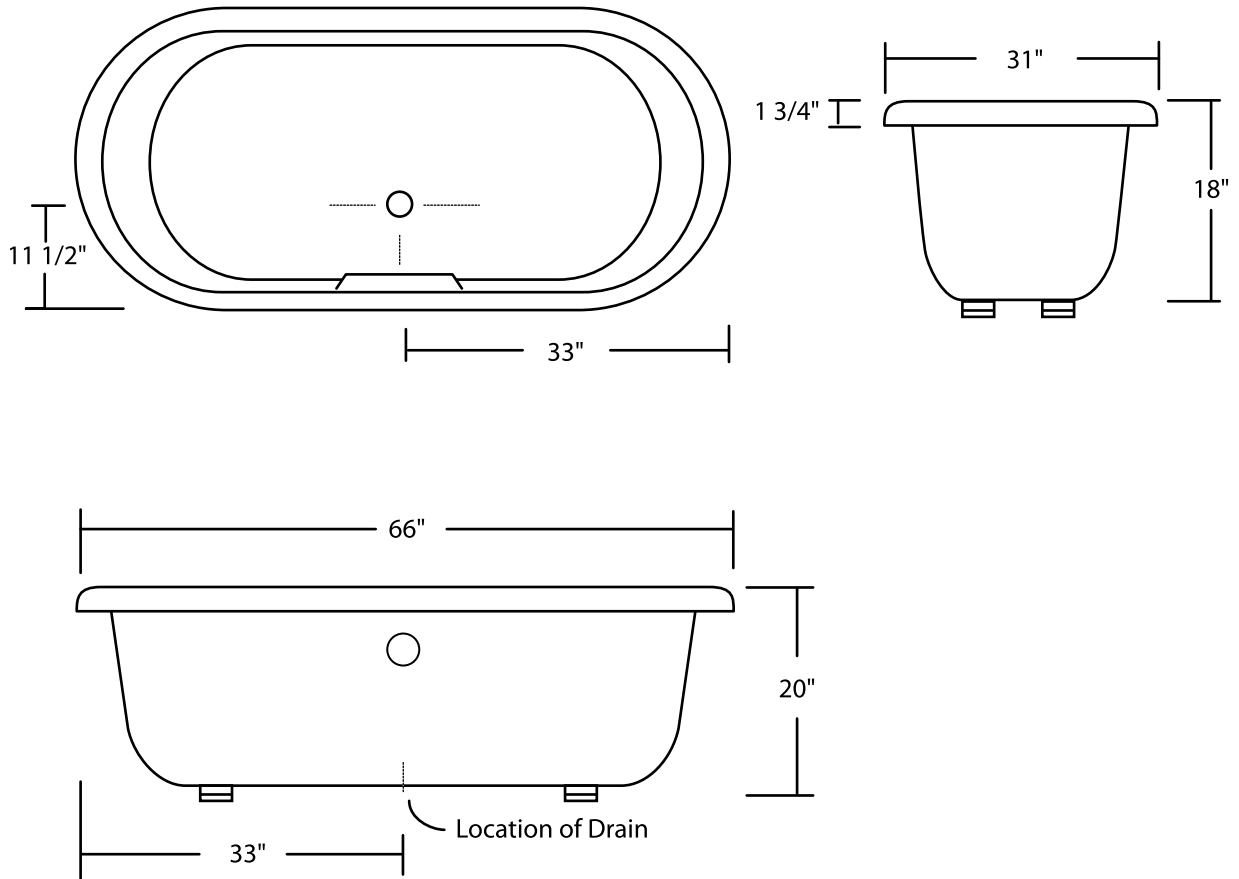

Acri-Tec Industries Corp.
32829 London Avenue, Mission, BC V2V 6M7
Tel: (604) 826-3100 Fax: (604) 826-3149
sales@acritec.com

Wellington 66"x 31" Drop-In Tub

All Measurements: $\pm 1/4"$
Drain Hole: 2"
Overflow Hole: 2 1/2"