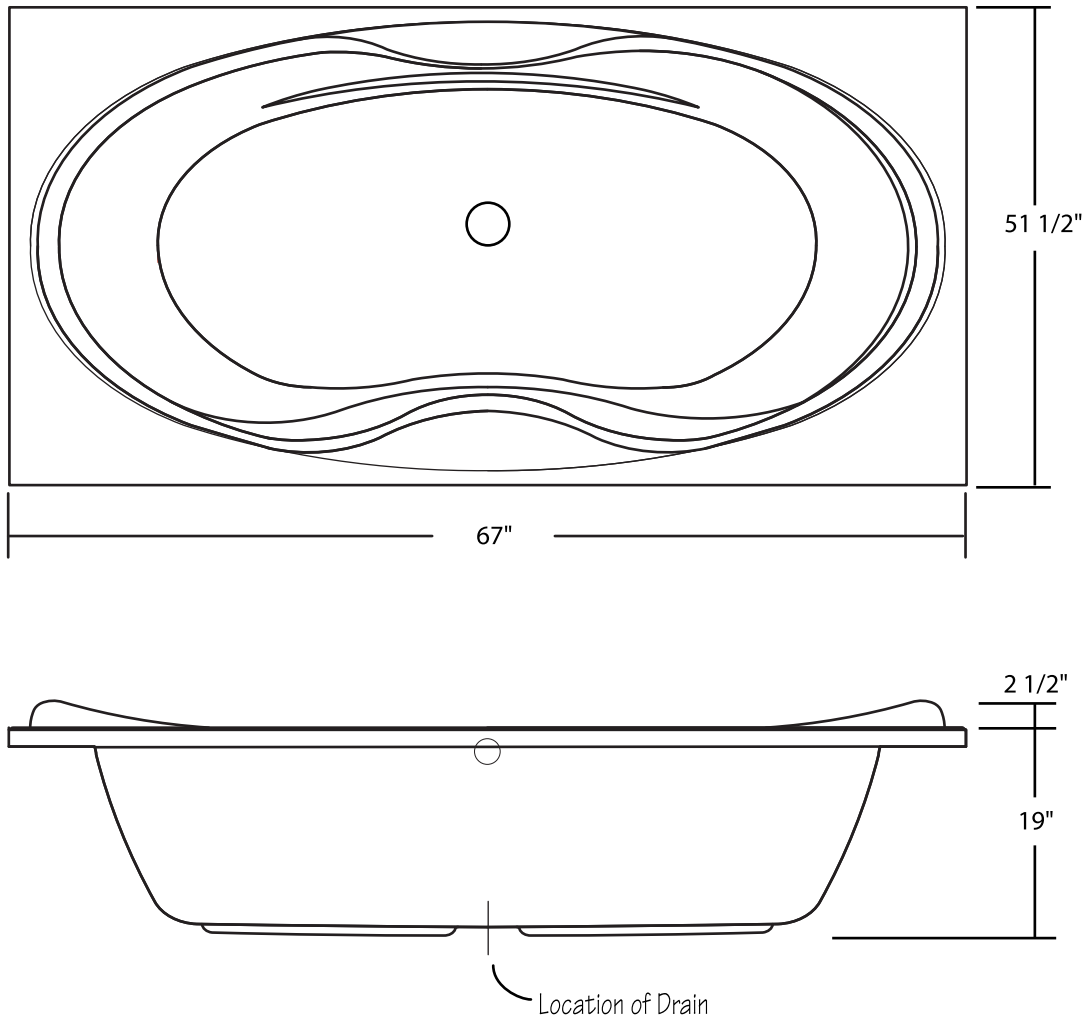

Acri-Tec Industries Corp.
32829 London Avenue, Mission, BC V2V 6M7
Tel: (604) 826-3100 Fax: (604) 826-3149
sales@acritec.com

York 67" x 51 1/2" European Collection

All Measurements: $\pm 1/4"$
Drain Hole: 2"
Overflow Hole: 2 1/2"