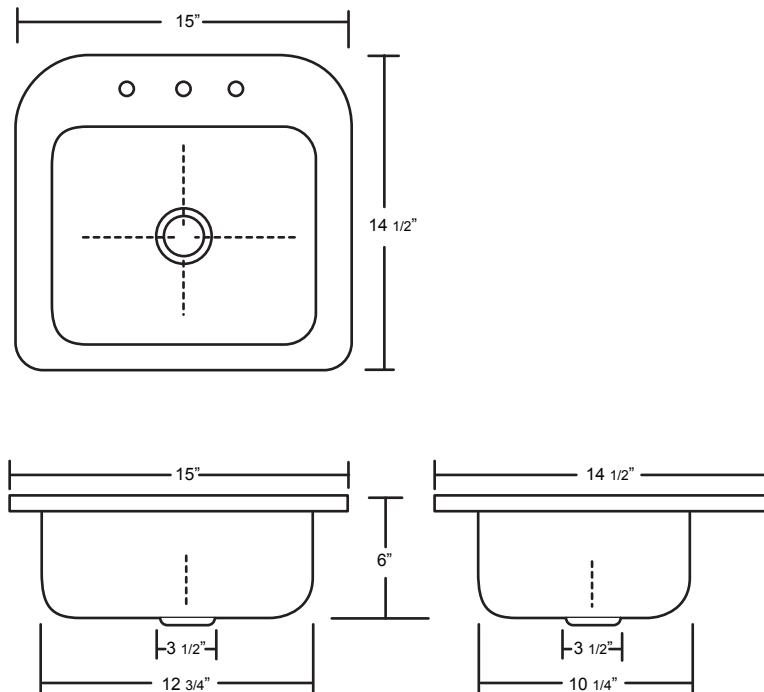

CLASSIC BAR

Acrylic Sinks

14 1/2" x 15" x 6"

*1 year limited manufacturer's warranty included

ACRYLIC SINK DIMENSIONS

This sink complies with CSA Standards

All measurements $\pm 1/4"$

In keeping with our policy of continuing product improvement, Acri-Tec Industries Corp., reserves the right to change product specifications without notice.