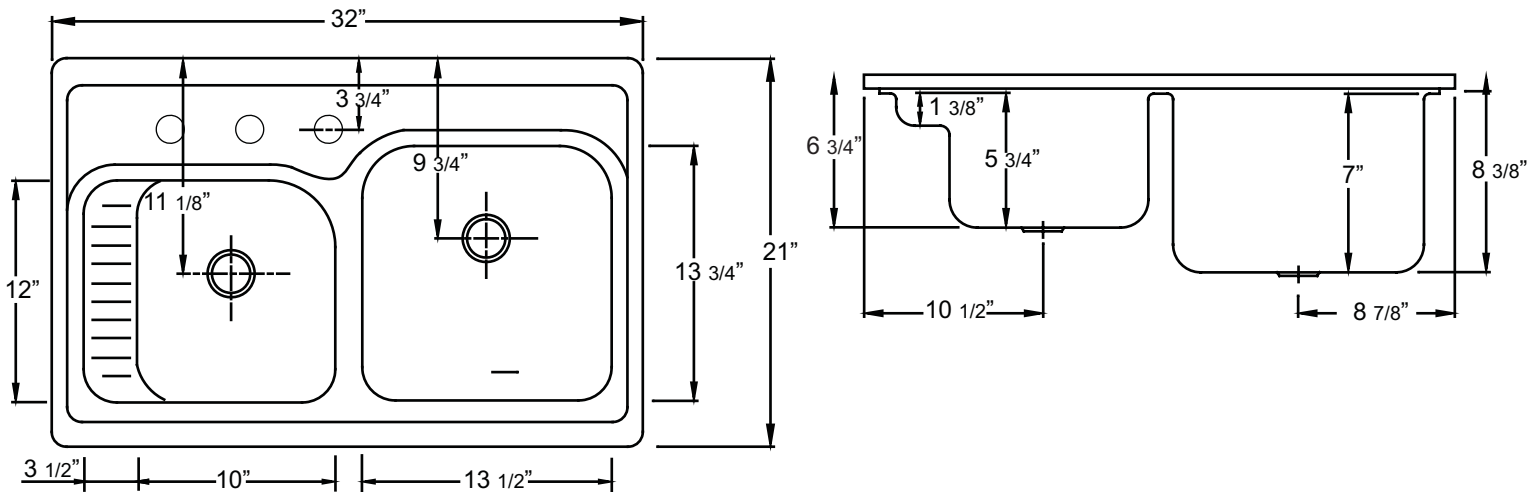

PRESTIGE

Acrylic Kitchen Sink

32" x 21" x 8 3/8"

*1 year limited manufacturer's warranty included

ACRYLIC SINK DIMENSIONS

This sink complies with CSA Standards

All measurements $\pm 1/4"$

In keeping with our policy of continuing product improvement, Acri-Tec Industries Corp., reserves the right to change product specifications without notice.