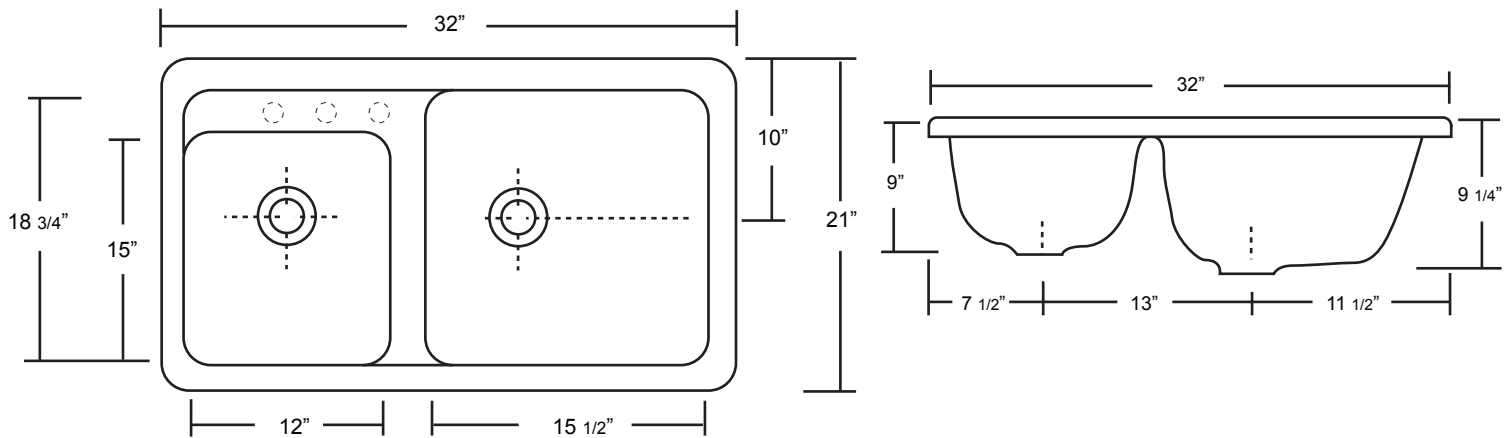

REGAL

Acrylic Kitchen Sink

32" x 21" x 9 1/4"

*1 year limited manufacturer's warranty included

ACRYLIC SINK DIMENSIONS

This sink complies with CSA Standards

All measurements $\pm 1/4"$

In keeping with our policy of continuing product improvement, Acric-Tec Industries Corp., reserves the right to change product specifications without notice.