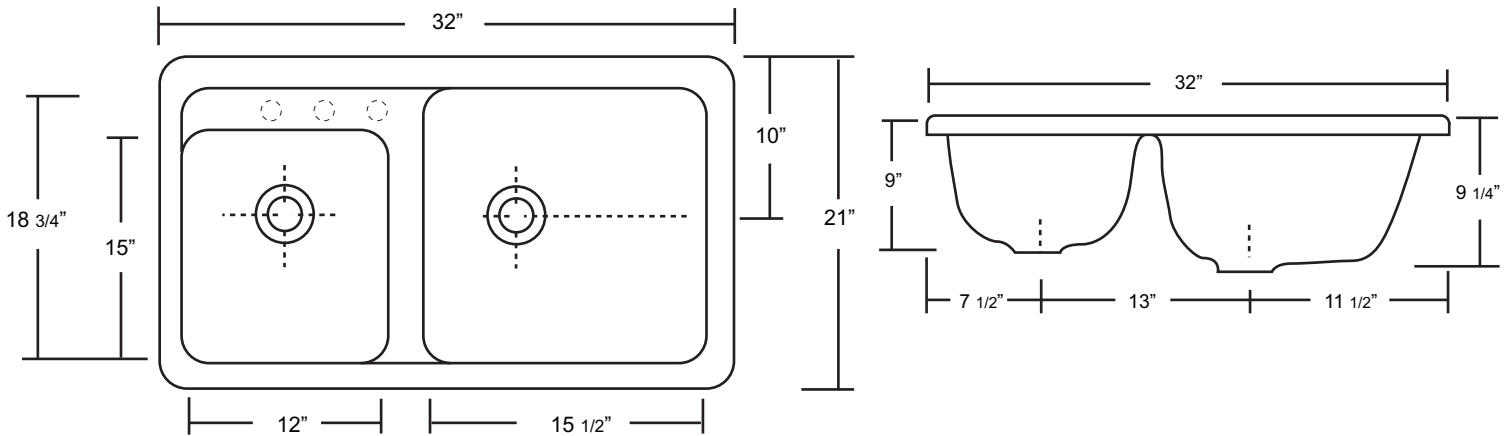

REGAL

Acrylic Kitchen Sink

32" x 21" x 9 1/4"

*1 year limited manufacturer's warranty included

ACRYLIC SINK DIMENSIONS

This sink complies with CSA Standards

All measurements $\pm 1/4"$

In keeping with our policy of continuing product improvement, Acric-Tec Industries Corp., reserves the right to change product specifications without notice.