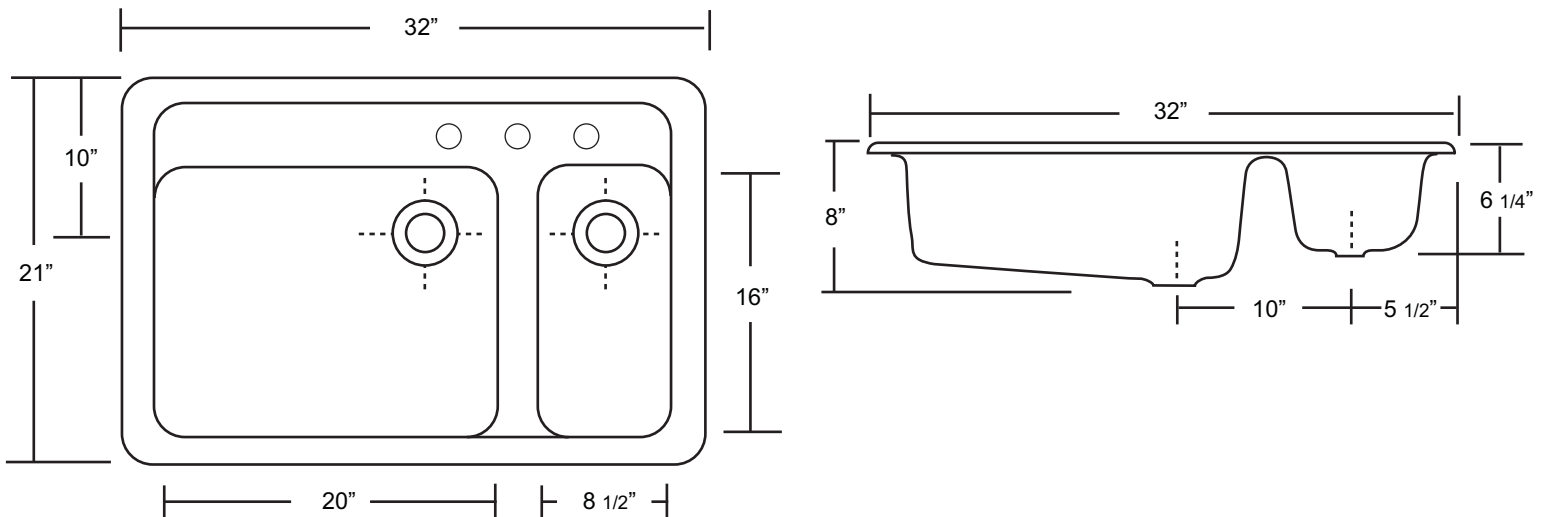

### 32" x 21" x 8"

\*1 year limited manufacturer's warranty included

### ACRYLIC SINK DIMENSIONS

This sink complies with CSA Standards

All measurements  $\pm 1/4"$

In keeping with our policy of continuing product improvement, Acri-Tec Industries Corp., reserves the right to change product specifications without notice.