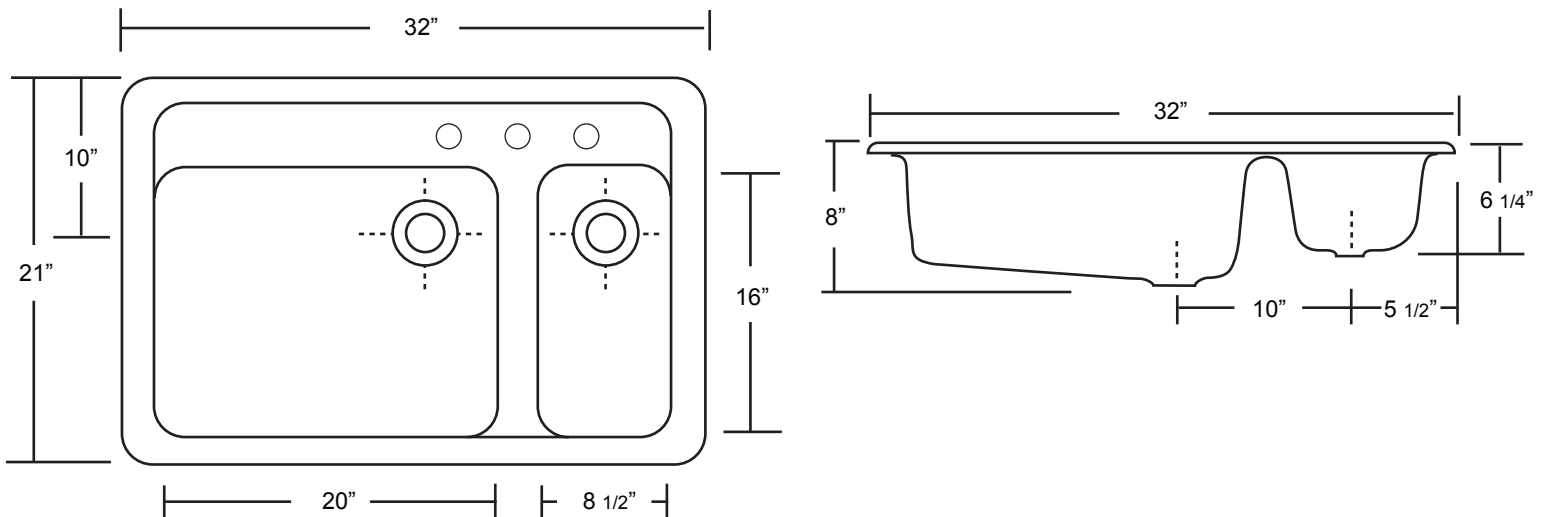

ROYAL

Acrylic Kitchen Sink

32" x 21" x 8"

*1 year limited manufacturer's warranty included

ACRYLIC SINK DIMENSIONS

This sink complies with CSA Standards

All measurements $\pm 1/4"$

In keeping with our policy of continuing product improvement, Acri-Tec Industries Corp., reserves the right to change product specifications without notice.