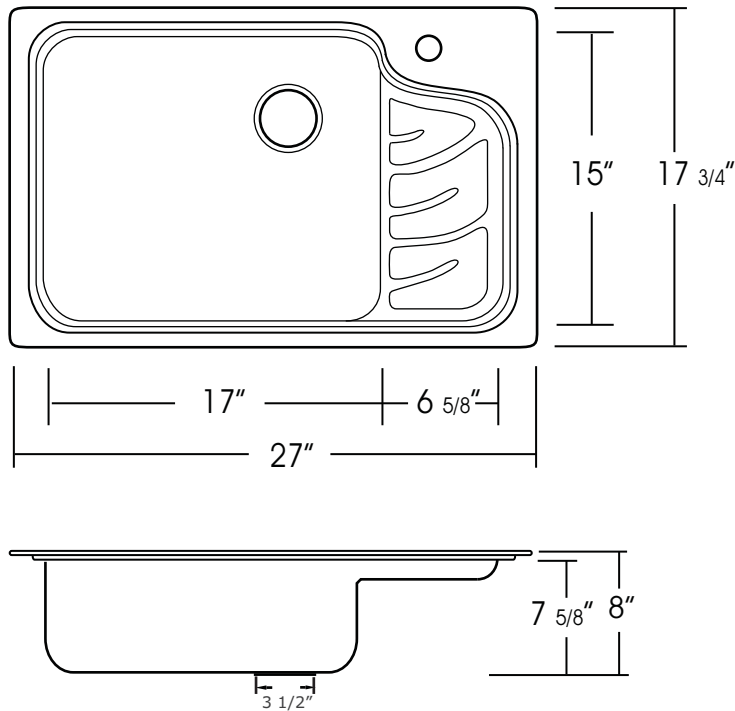

TORINO

Acrylic Kitchen Sink
27" x 17 3/4" x 8"

*1 year limited manufacturer's warranty included

ACRYLIC SINK DIMENSIONS

This sink complies with CSA Standards

All measurements $\pm 1/4"$

In keeping with our policy of continuing product improvement, Acri-Tec Industries Corp., reserves the right to change product specifications without notice.