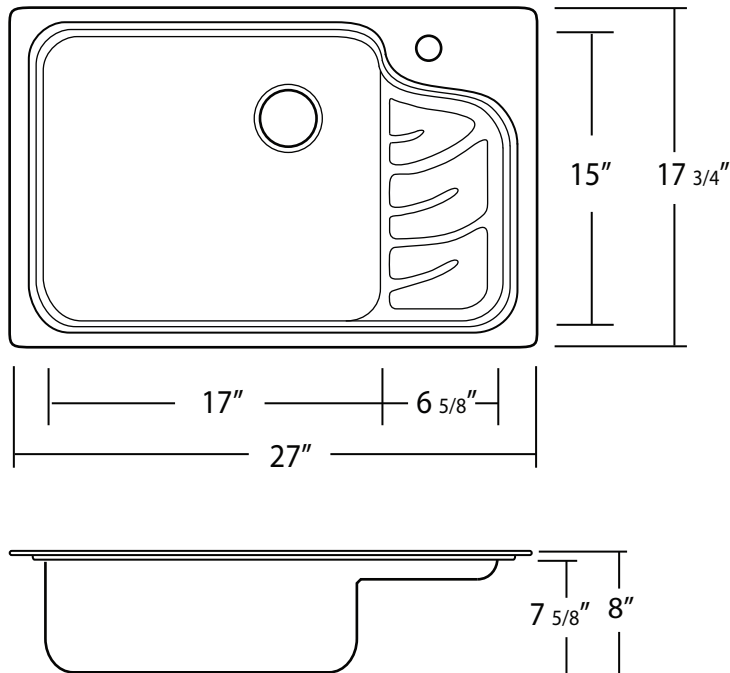

TORINO

Acrylic Kitchen Sink
27" x 17 3/4" x 8"

*1 year limited manufacturer's warranty included

ACRYLIC SINK DIMENSIONS

This sink complies with CSA Standards

All measurements $\pm 1/4$ "

In keeping with our policy of continuing product improvement, Acri-Tec Industries Corp., reserves the right to change product specifications without notice.