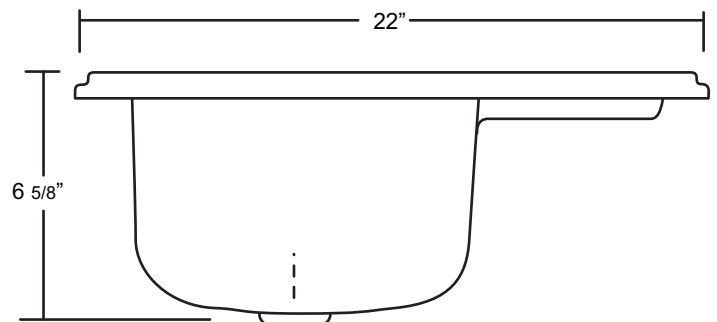

CHABLIS BAR SINK

Acrylic Sinks

22" x 14" x 6 5/8"

*1 year limited manufacturer's warranty included

ACRYLIC SINK DIMENSIONS

This sink complies with CSA Standards

All measurements $\pm 1/4"$

In keeping with our policy of continuing product improvement, Acri-Tec Industries Corp., reserves the right to change product specifications without notice.