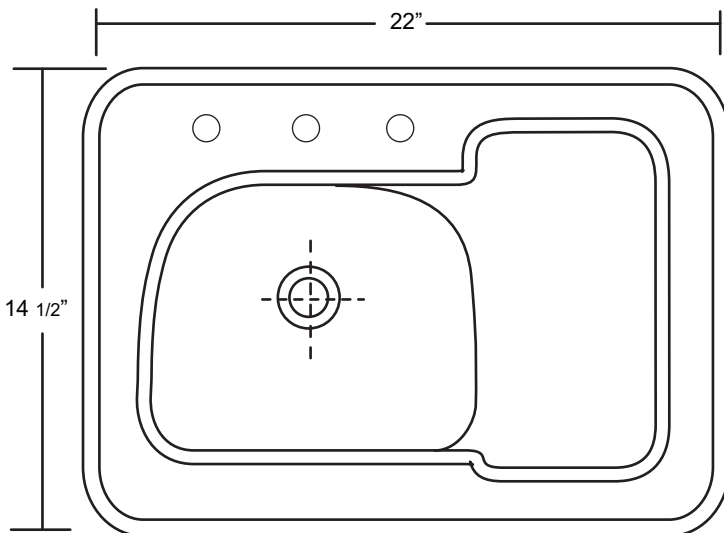

CHABLIS BAR SINK

Acrylic Sinks

22" x 14" x 6 5/8"

*1 year limited manufacturer's warranty included

ACRYLIC SINK DIMENSIONS

This sink complies with CSA Standards

All measurements $\pm 1/4"$

In keeping with our policy of continuing product improvement, Acri-Tec Industries Corp., reserves the right to change product specifications without notice.