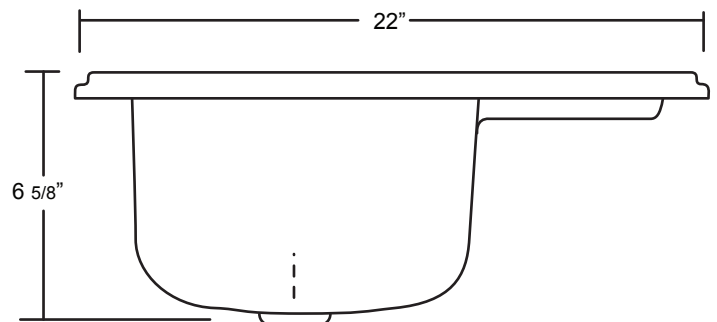

# CHABLIS BAR SINK

Acrylic Sinks

22" x 14" x 6 5/8"

\*1 year limited manufacturer's warranty included

## ACRYLIC SINK DIMENSIONS

This sink complies with CSA Standards

All measurements  $\pm 1/4"$

In keeping with our policy of continuing product improvement, Acri-Tec Industries Corp., reserves the right to change product specifications without notice.