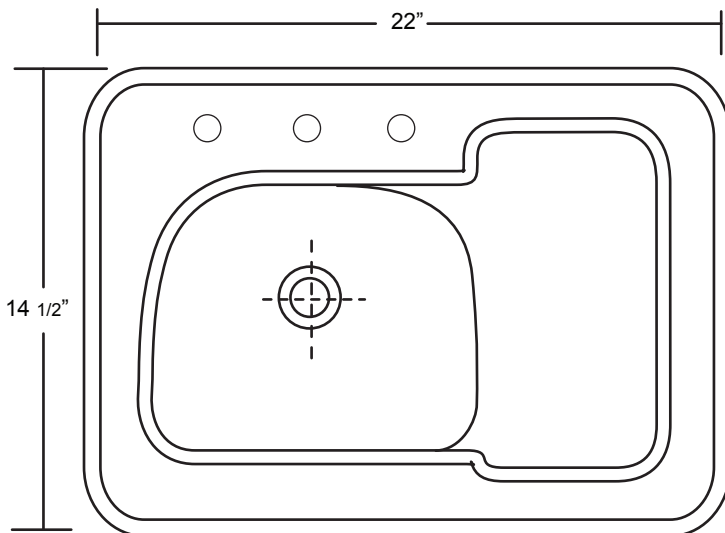

# CHABLIS BAR SINK

Acrylic Sinks

22" x 14" x 6 5/8"

\*1 year limited manufacturer's warranty included

## ACRYLIC SINK DIMENSIONS

This sink complies with CSA Standards

All measurements  $\pm 1/4"$

In keeping with our policy of continuing product improvement, Acri-Tec Industries Corp., reserves the right to change product specifications without notice.