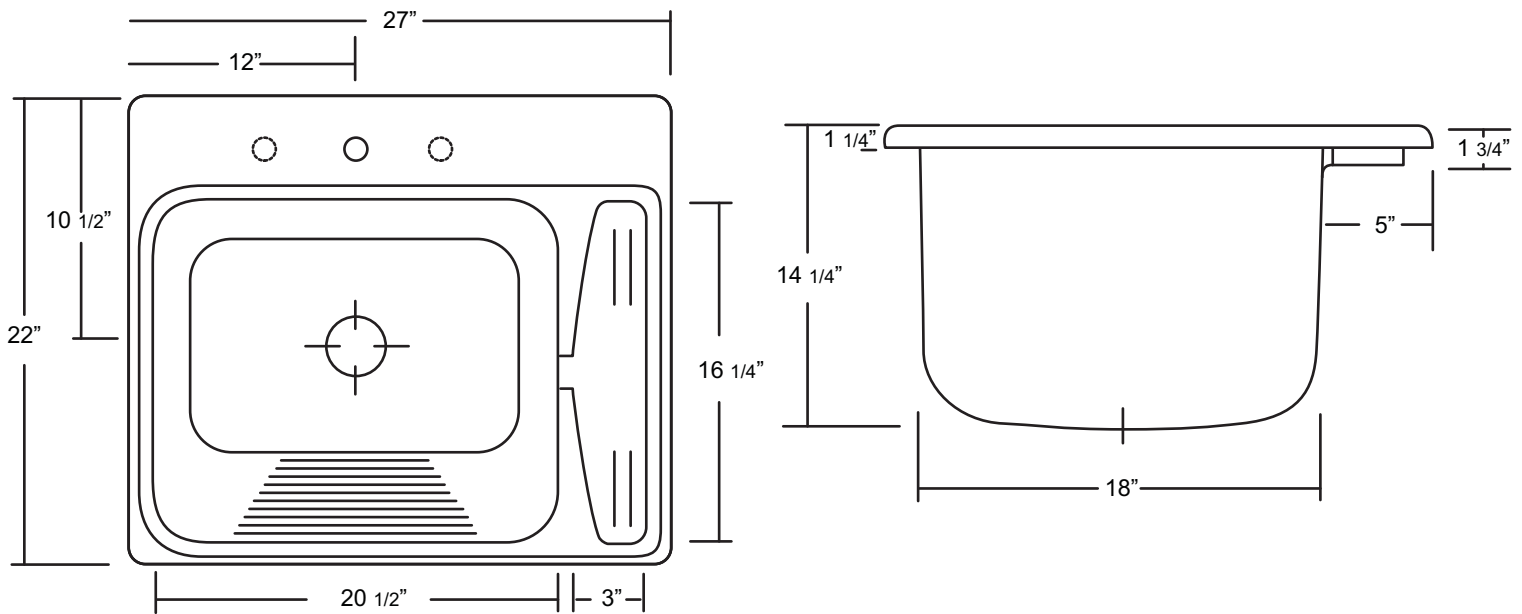

DELUXE LAUNDRY

Acrylic Sinks

22" x 27" x 14 1/4"

*1 year limited manufacturer's warranty included

ACRYLIC SINK DIMENSIONS

This sink complies with CSA Standards

All measurements $\pm 1/4"$

In keeping with our policy of continuing product improvement, Acri-Tec Industries Corp., reserves the right to change product specifications without notice.