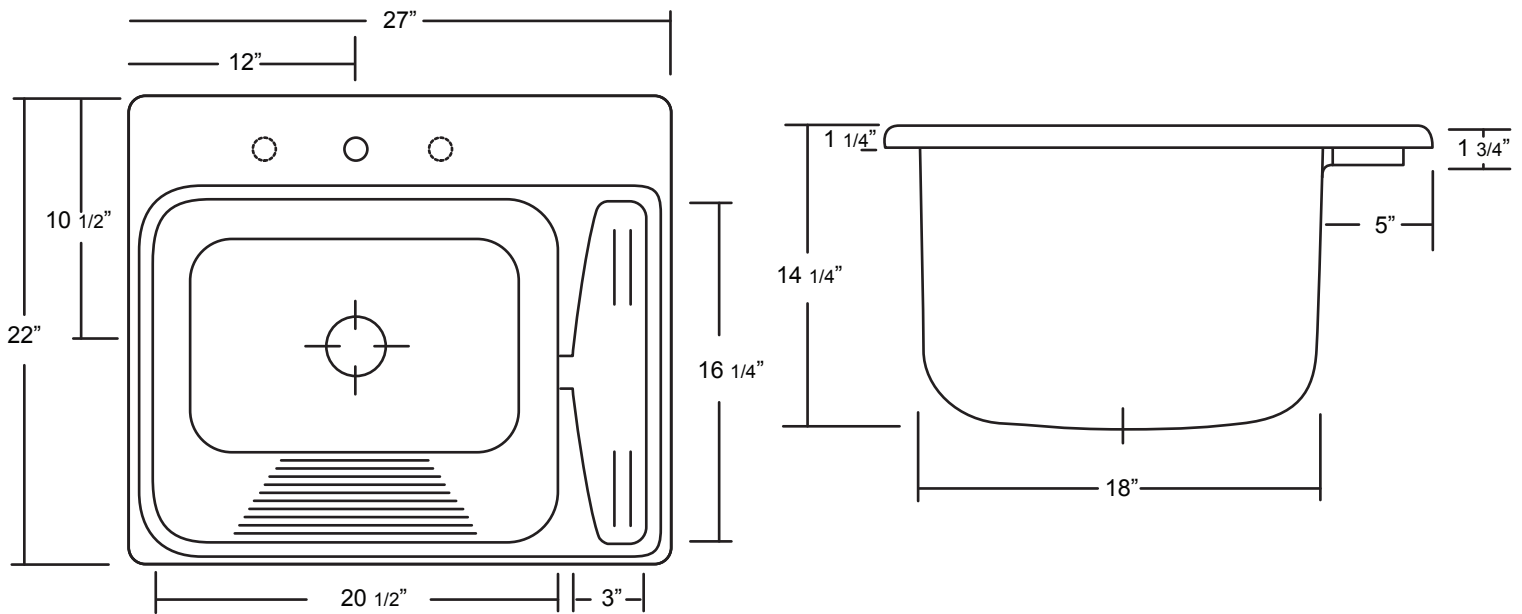

DELUXE LAUNDRY

Acrylic Sinks

22" x 27" x 14 1/4"

*1 year limited manufacturer's warranty included

ACRYLIC SINK DIMENSIONS

This sink complies with CSA Standards

All measurements $\pm 1/4"$

In keeping with our policy of continuing product improvement, Acri-Tec Industries Corp., reserves the right to change product specifications without notice.