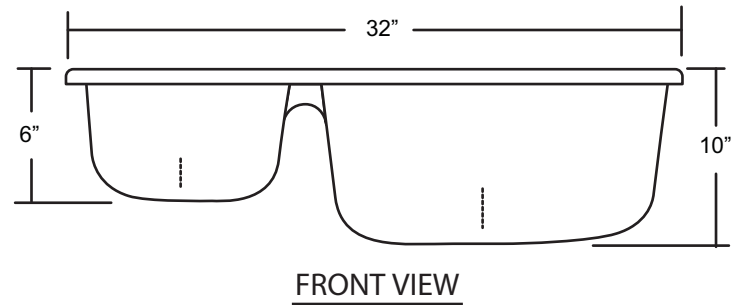

# CHEF KITCHEN

Acrylic Kitchen Sinks

21" x 32" x 10"

\*1 year limited manufacturer's warranty included

## ACRYLIC SINK DIMENSIONS

This sink complies with CSA Standards

All measurements  $\pm 1/4"$

In keeping with our policy of continuing product improvement, Acri-Tec Industries Corp., reserves the right to change product specifications without notice.