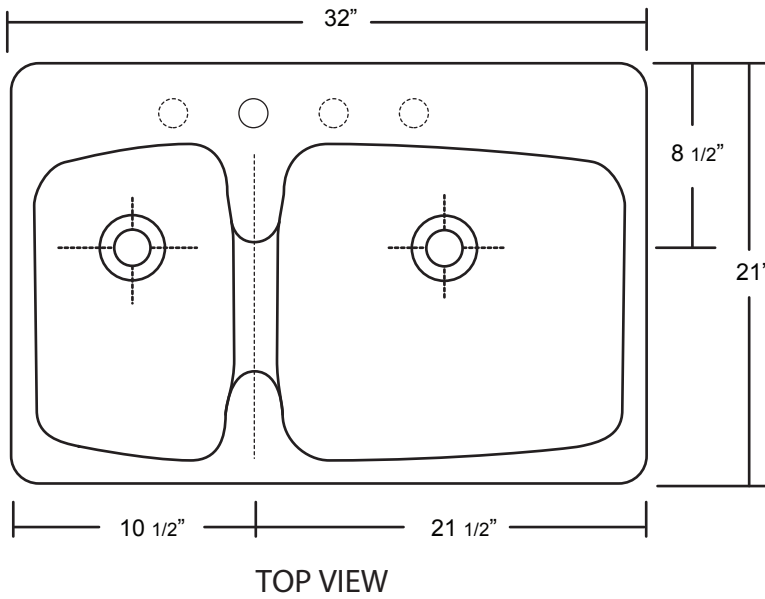

CHEF KITCHEN

Acrylic Kitchen Sinks

21" x 32" x 10"

*1 year limited manufacturer's warranty included

ACRYLIC SINK DIMENSIONS

This sink complies with CSA Standards

All measurements $\pm 1/4"$

In keeping with our policy of continuing product improvement, Acri-Tec Industries Corp., reserves the right to change product specifications without notice.