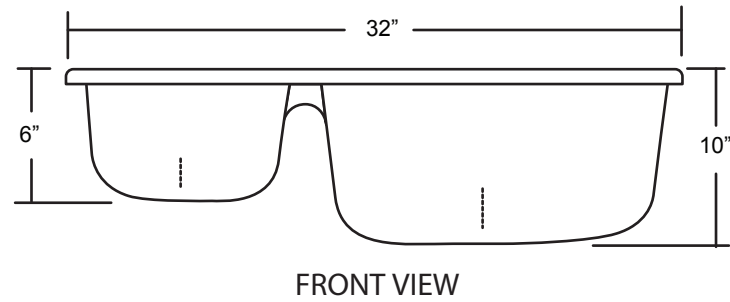

CHEF KITCHEN

Acrylic Kitchen Sinks

21" x 32" x 10"

*1 year limited manufacturer's warranty included

ACRYLIC SINK DIMENSIONS

This sink complies with CSA Standards

All measurements $\pm 1/4"$

In keeping with our policy of continuing product improvement, Acri-Tec Industries Corp., reserves the right to change product specifications without notice.