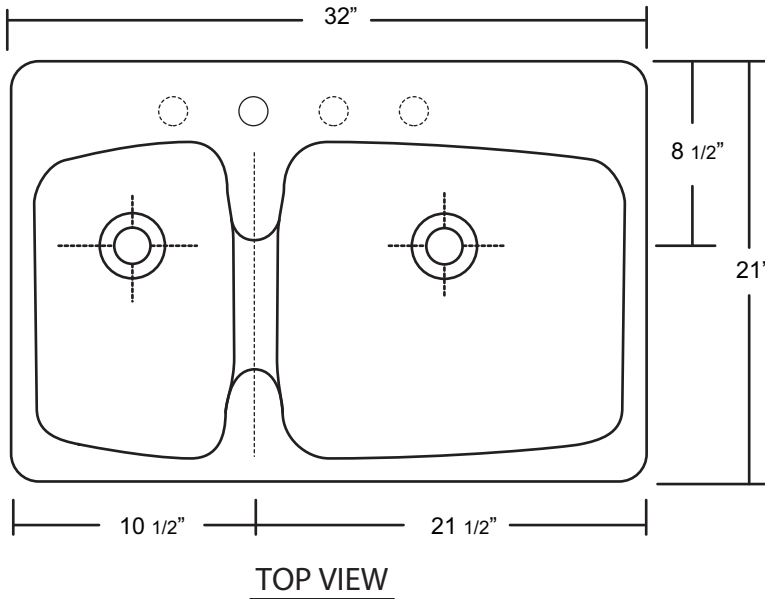

# CHEF KITCHEN

Acrylic Kitchen Sinks

21" x 32" x 10"

\*1 year limited manufacturer's warranty included

## ACRYLIC SINK DIMENSIONS

This sink complies with CSA Standards

All measurements  $\pm 1/4"$

In keeping with our policy of continuing product improvement, Acri-Tec Industries Corp., reserves the right to change product specifications without notice.