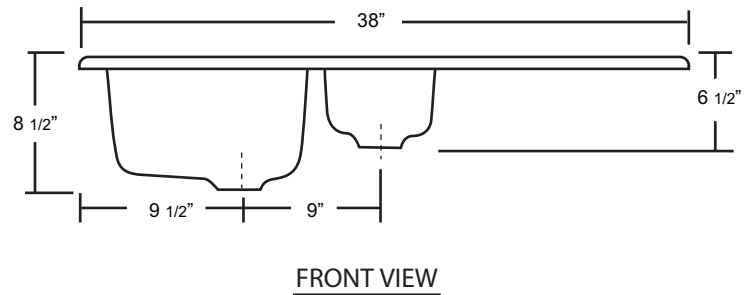

CROWN KITCHEN

Acrylic Kitchen Sinks

21" x 38" x 8 1/2"

*1 year limited manufacturer's warranty included

ACRYLIC SINK DIMENSIONS

This sink complies with CSA Standards

All measurements $\pm 1/4"$

In keeping with our policy of continuing product improvement, Acric-Tec Industries Corp., reserves the right to change product specifications without notice.