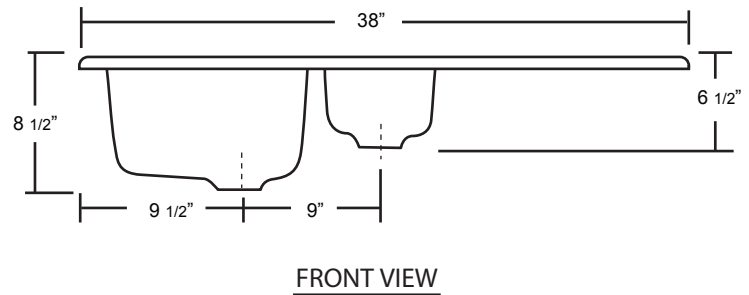

CROWN KITCHEN

Acrylic Kitchen Sinks

21" x 38" x 8 1/2"

*1 year limited manufacturer's warranty included

ACRYLIC SINK DIMENSIONS

This sink complies with CSA Standards

All measurements $\pm 1/4"$

In keeping with our policy of continuing product improvement, Acri-Tec Industries Corp., reserves the right to change product specifications without notice.