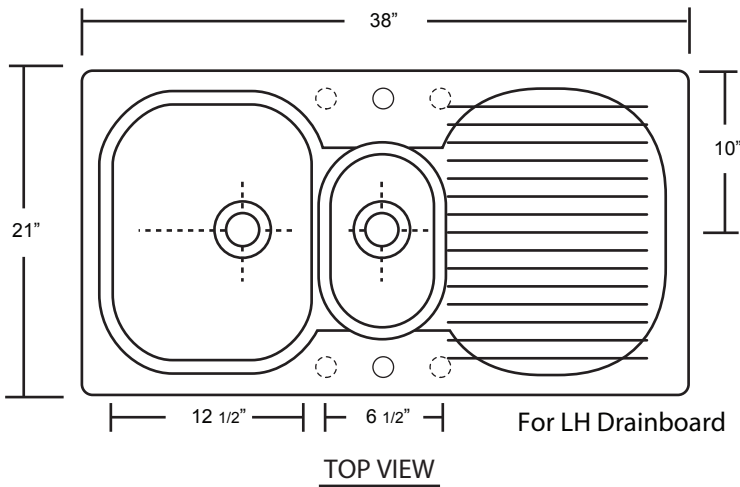

CROWN KITCHEN

Acrylic Kitchen Sinks

21" x 38" x 8 1/2"

*1 year limited manufacturer's warranty included

ACRYLIC SINK DIMENSIONS

This sink complies with CSA Standards

All measurements $\pm 1/4"$

In keeping with our policy of continuing product improvement, Acri-Tec Industries Corp., reserves the right to change product specifications without notice.