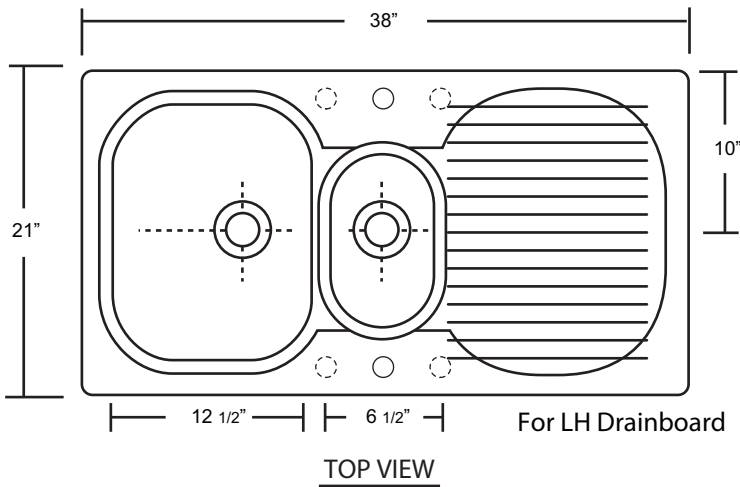

CROWN KITCHEN

Acrylic Kitchen Sinks

21" x 38" x 8 1/2"

*1 year limited manufacturer's warranty included

ACRYLIC SINK DIMENSIONS

This sink complies with CSA Standards

All measurements $\pm 1/4"$

In keeping with our policy of continuing product improvement, Acric-Tec Industries Corp., reserves the right to change product specifications without notice.