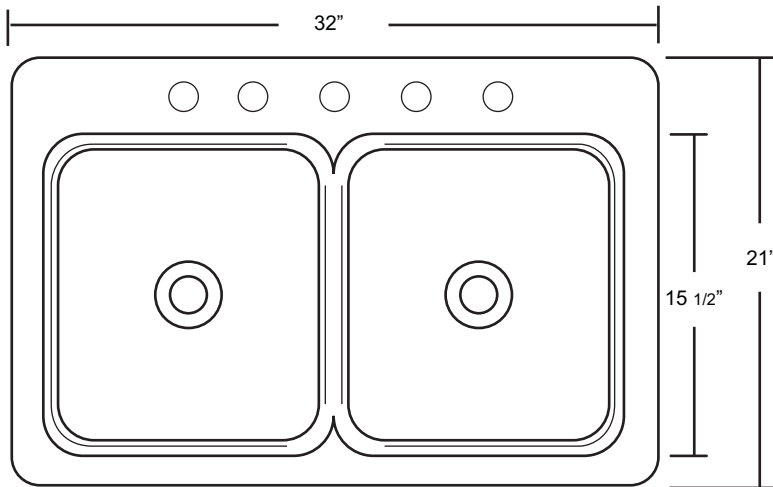

# DYNASTY KITCHEN

Acrylic Kitchen Sink

21" x 32" x 8"

\*1 year limited manufacturer's warranty included

## ACRYLIC SINK DIMENSIONS

TOP VIEW

FRONT VIEW

This sink complies with CSA Standards

All measurements  $\pm 1/4"$

In keeping with our policy of continuing product improvement, Acri-Tec Industries Corp., reserves the right to change product specifications without notice.