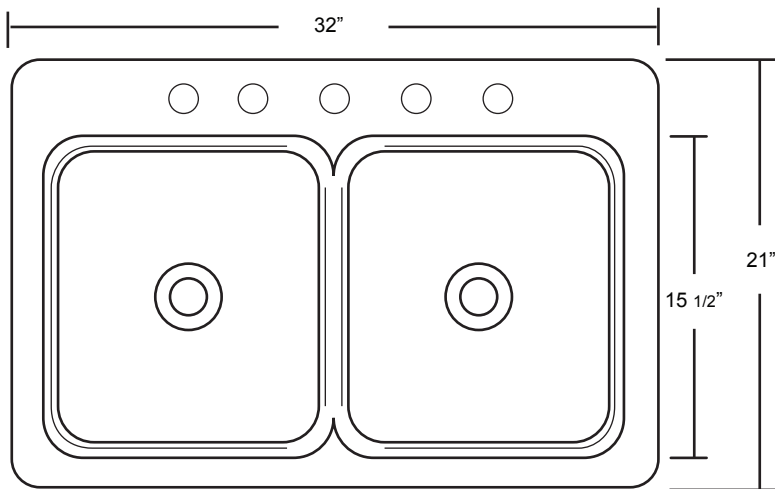

DYNASTY KITCHEN

Acrylic Kitchen Sink

21" x 32" x 8"

*1 year limited manufacturer's warranty included

ACRYLIC SINK DIMENSIONS

TOP VIEW

FRONT VIEW

This sink complies with CSA Standards

All measurements $\pm 1/4"$

In keeping with our policy of continuing product improvement, Acri-Tec Industries Corp., reserves the right to change product specifications without notice.