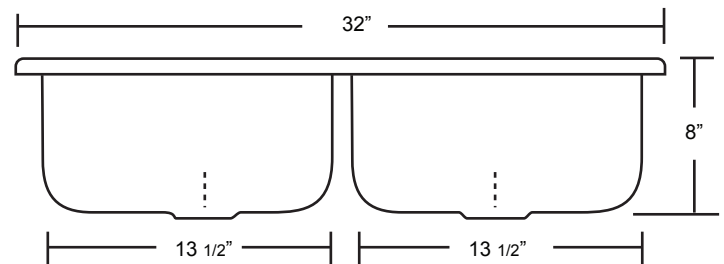

DYNASTY KITCHEN

Acrylic Kitchen Sink

21" x 32" x 8"

*1 year limited manufacturer's warranty included

ACRYLIC SINK DIMENSIONS

TOP VIEW

FRONT VIEW

This sink complies with CSA Standards

All measurements $\pm 1/4"$

In keeping with our policy of continuing product improvement, Acri-Tec Industries Corp., reserves the right to change product specifications without notice.