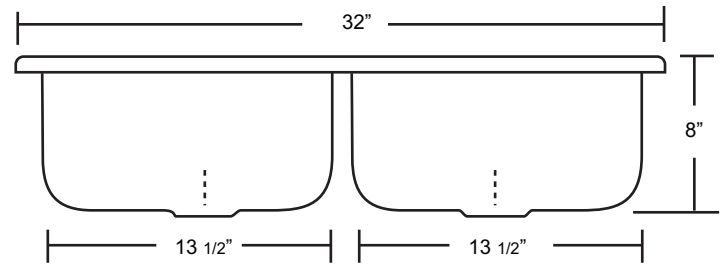

# DYNASTY KITCHEN

Acrylic Kitchen Sink

21" x 32" x 8"

\*1 year limited manufacturer's warranty included

## ACRYLIC SINK DIMENSIONS

TOP VIEW

FRONT VIEW

This sink complies with CSA Standards

All measurements  $\pm 1/4"$

In keeping with our policy of continuing product improvement, Acri-Tec Industries Corp., reserves the right to change product specifications without notice.