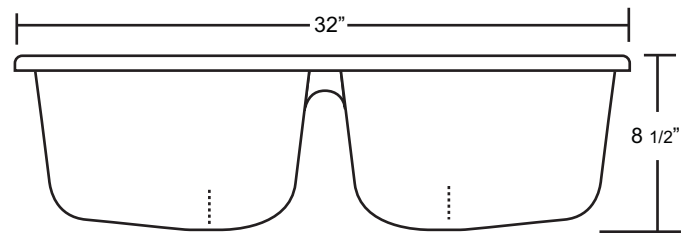

GOURMET

Acrylic Kitchen Sink

32" x 21" x 8 1/2"

*1 year limited manufacturer's warranty included

ACRYLIC SINK DIMENSIONS

TOP VIEW

FRONT VIEW

This sink complies with CSA Standards

All measurements $\pm 1/4"$

In keeping with our policy of continuing product improvement, Acri-Tec Industries Corp., reserves the right to change product specifications without notice.