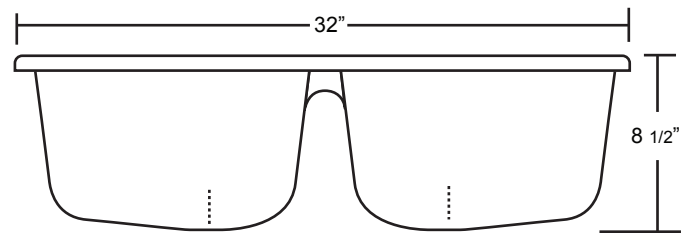

### 32" x 21" x 8 1/2"

\*1 year limited manufacturer's warranty included

### ACRYLIC SINK DIMENSIONS

TOP VIEW

FRONT VIEW

This sink complies with CSA Standards

All measurements  $\pm 1/4"$

In keeping with our policy of continuing product improvement, Acri-Tec Industries Corp., reserves the right to change product specifications without notice.