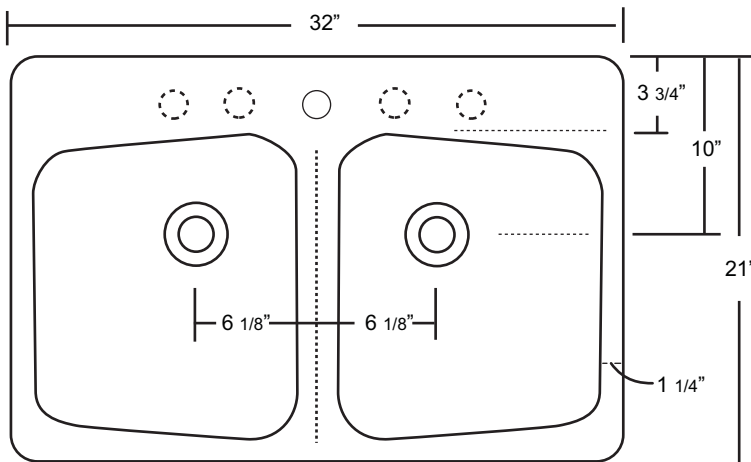

GOURMET

Acrylic Kitchen Sink

32" x 21" x 8 1/2"

*1 year limited manufacturer's warranty included

ACRYLIC SINK DIMENSIONS

TOP VIEW

FRONT VIEW

This sink complies with CSA Standards

All measurements $\pm 1/4"$

In keeping with our policy of continuing product improvement, Acri-Tec Industries Corp., reserves the right to change product specifications without notice.