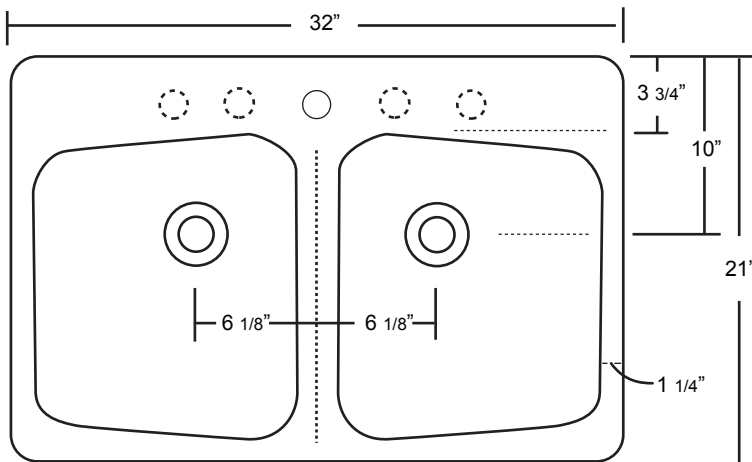

### 32" x 21" x 8 1/2"

\*1 year limited manufacturer's warranty included

### ACRYLIC SINK DIMENSIONS

TOP VIEW

FRONT VIEW

This sink complies with CSA Standards

All measurements  $\pm 1/4"$

In keeping with our policy of continuing product improvement, Acri-Tec Industries Corp., reserves the right to change product specifications without notice.