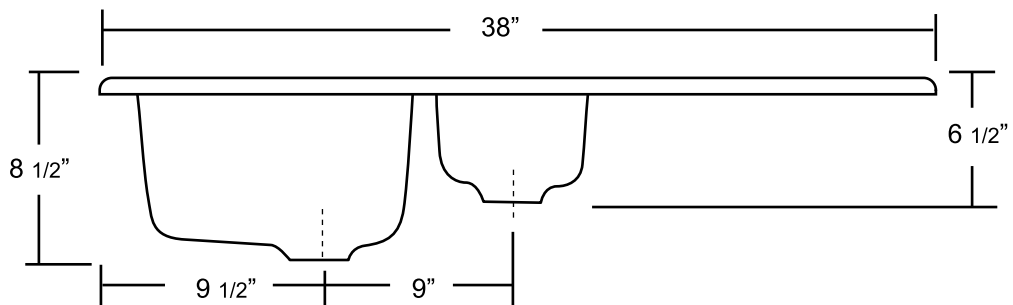

# Crown 38" x 21" x 8 1/2"

Acrylic Kitchen Sinks  
(Shown as a RH drainboard)

TOP VIEW

FRONT VIEW

All Measurements:  $\pm 1/4"$   
Drain Hole:  $3 1/2"$   
Faucet Holes:  $1 1/4"$