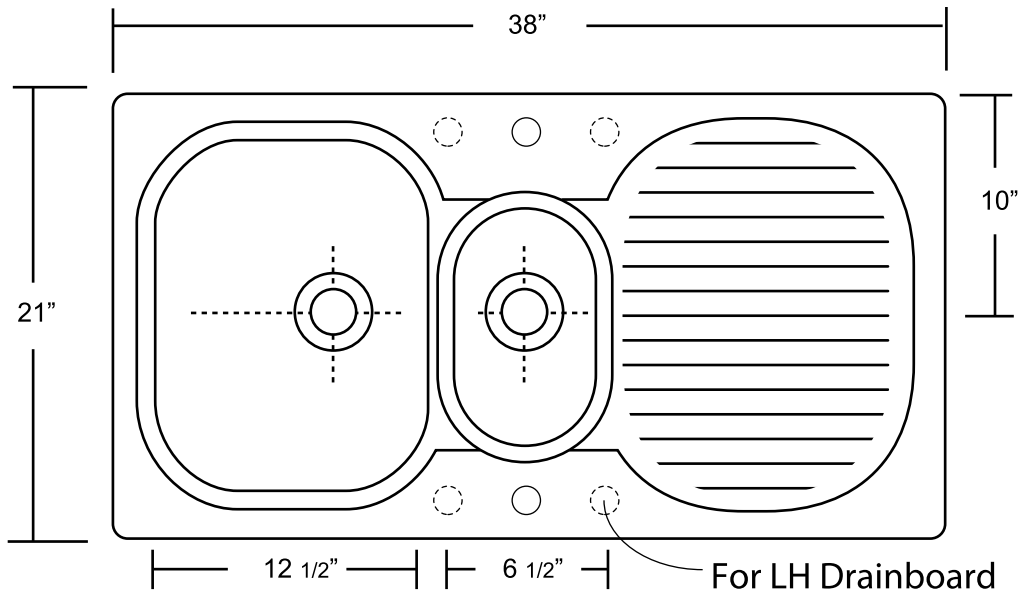

# Crown 38" x 21" x 8 1/2"

Acrylic Kitchen Sinks  
(Shown as a RH drainboard)

TOP VIEW

FRONT VIEW

All Measurements:  $\pm 1/4"$   
Drain Hole:  $3 1/2"$   
Faucet Holes:  $1 1/4"$