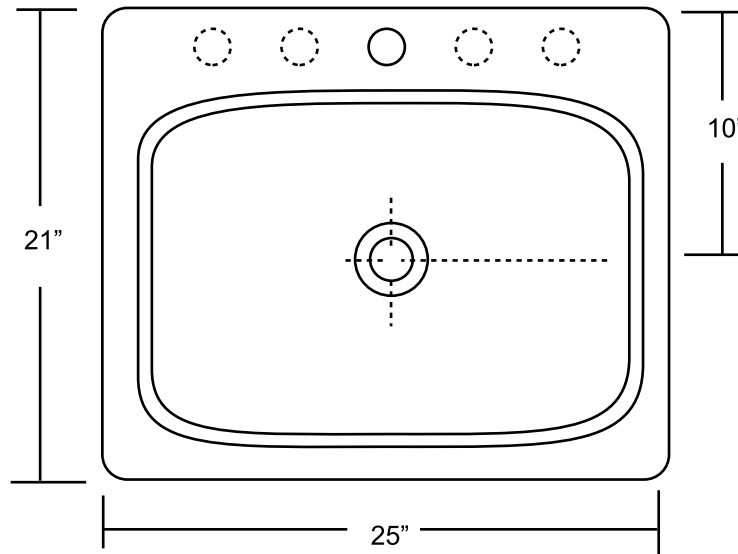

Acri-Tec Industries Corp.
32829 London Avenue, Mission, BC V2V 6M7
Tel: (604) 826-3100 Fax: (604) 826-3149
sales@acritec.com

Monarch 25" x 21" x 7" Acrylic Kitchen Sinks

TOP VIEW

FRONT VIEW

All Measurements: $\pm 1/4"$
Drain Hole: $3 1/2"$
Faucet Holes: $1 1/4"$