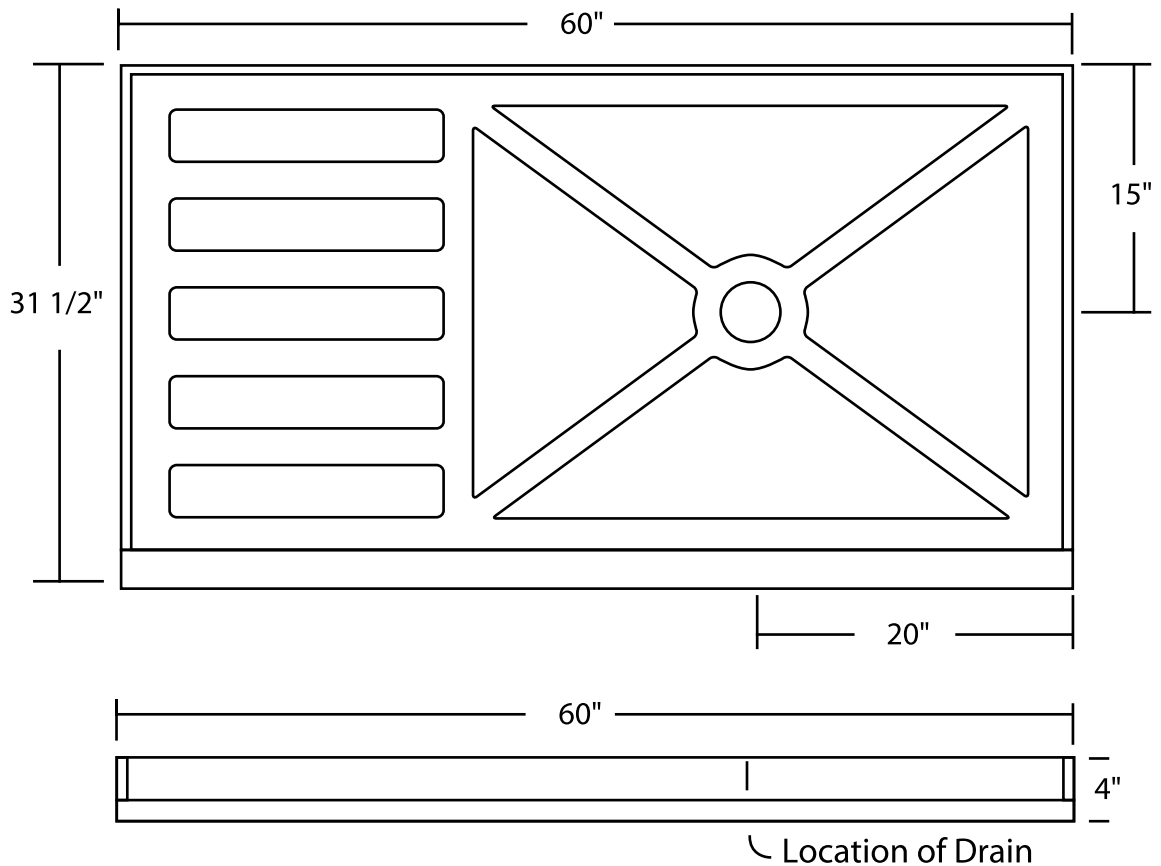

Acri-Tec Industries Corp.
32829 London Avenue, Mission, BC V2V 6M7
Tel: (604) 826-3100 Fax: (604) 826-3149
sales@acritec.com

Freedom Base 60" x 31 1/2"

Retrofit Barrier Free
(Shown as a Right-hand Base)

All Measurements: $\pm 1/4$ "

Drain Hole: $3 3/8$ "

Shower base trimmed to fit 60" x 31.5" rough opening.