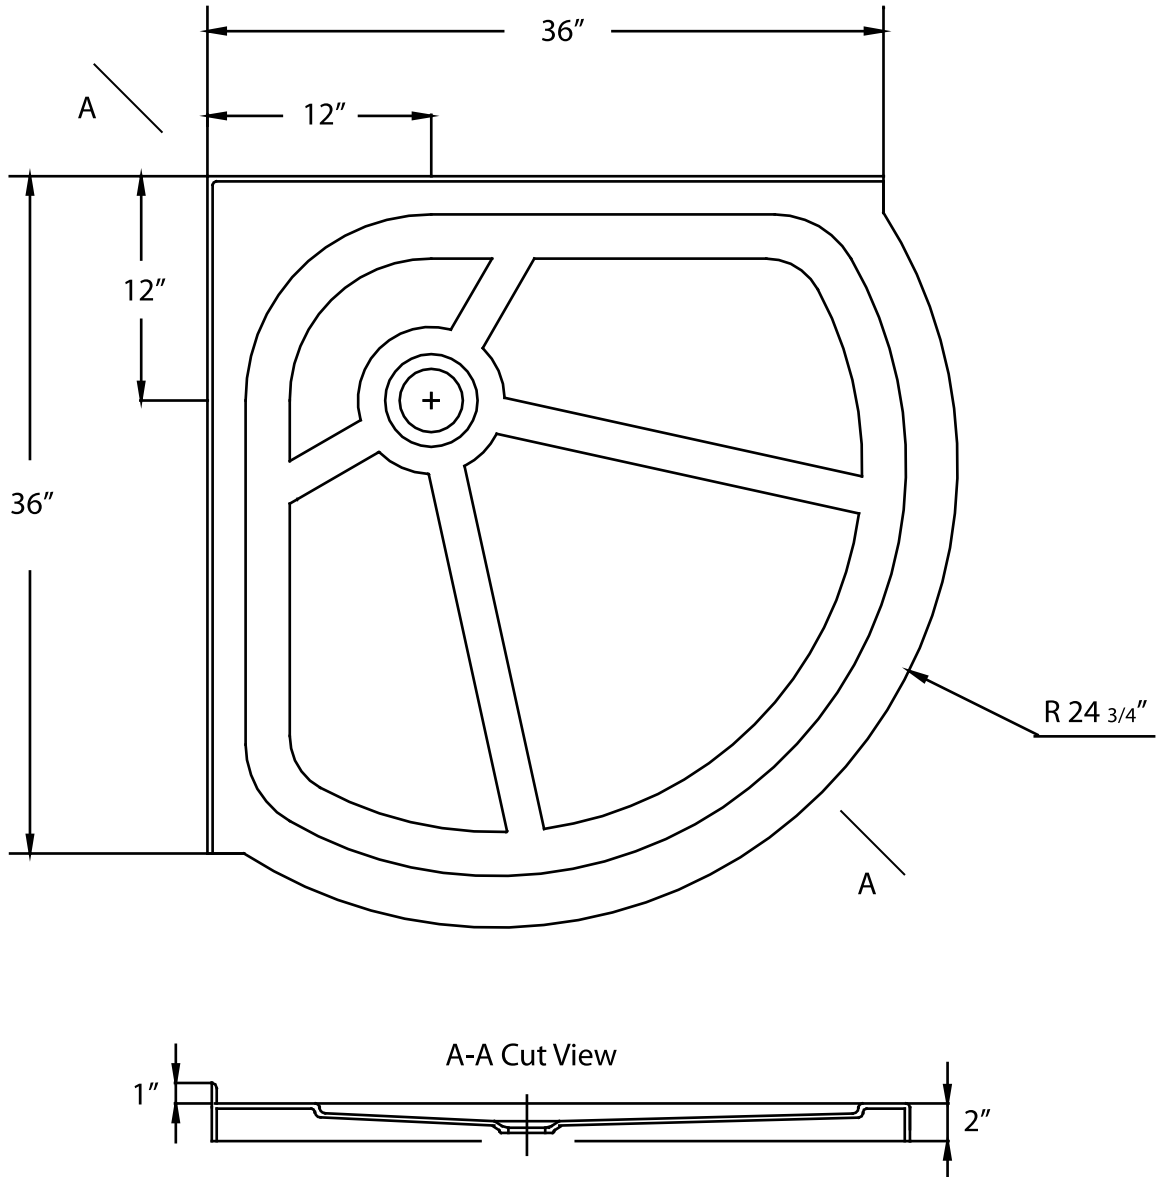

Acri-Tec Industries Corp.
32829 London Avenue, Mission, BC V2V 6M7
Tel: (604) 826-3100 Fax: (604) 826-3149
sales@acritec.com

65636 36" x 36"

Minimalist Belly Round Base

All Measurements: $\pm 1/4"$

Drain Hole: $3 3/8"$

Shower base trimmed to fit 36" x 36" rough opening.