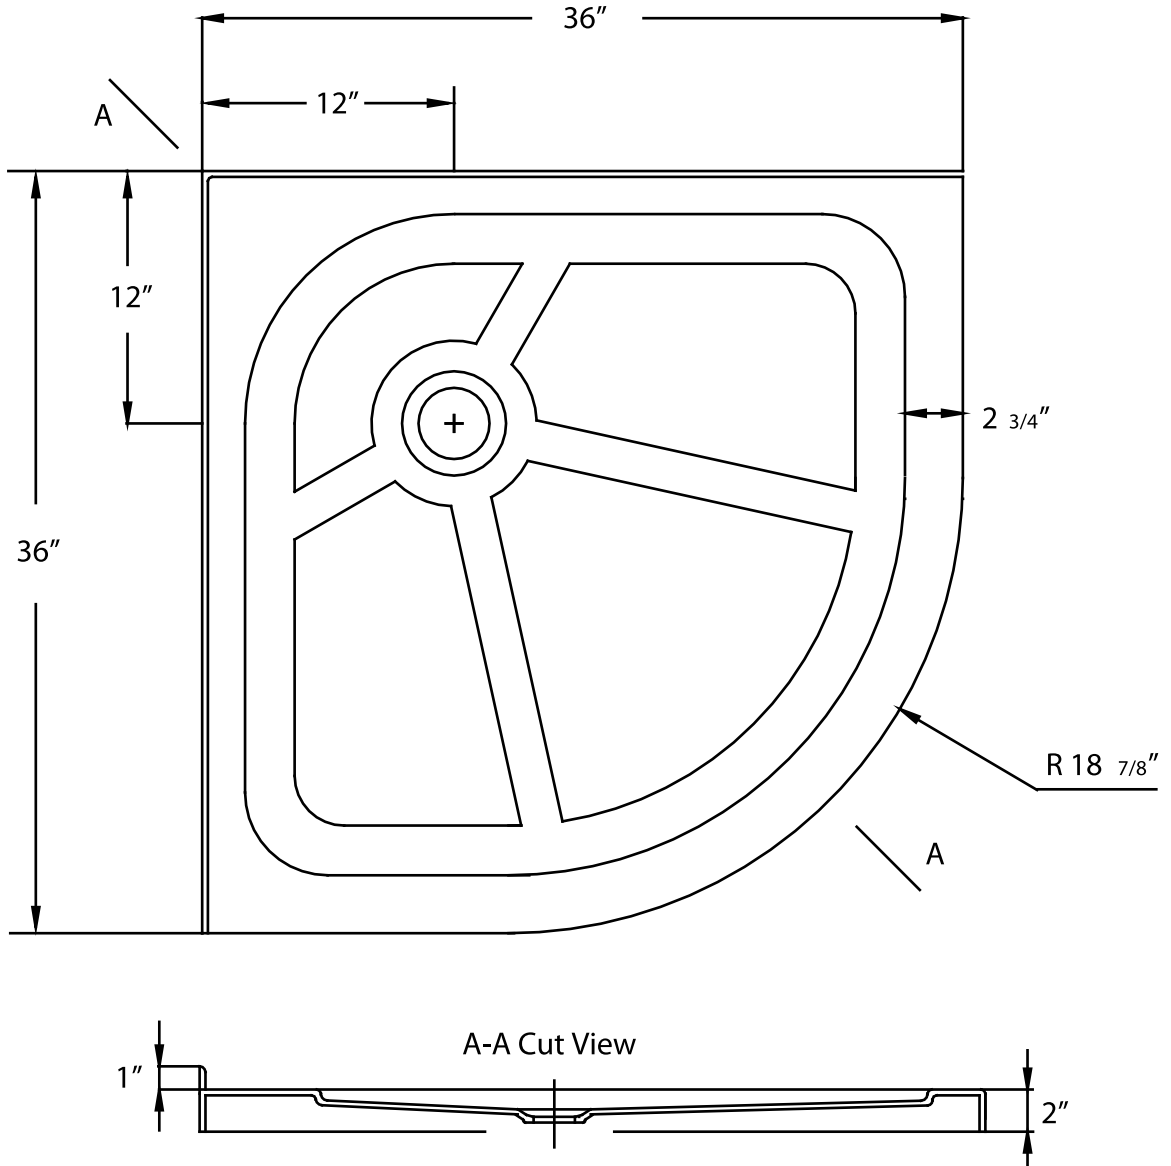

65236 36" x 36"
Minimalist Round Front Base

All Measurements: $\pm 1/4"$

Drain Hole: $3 3/8"$

Shower base trimmed to fit 36" x 36" rough opening.