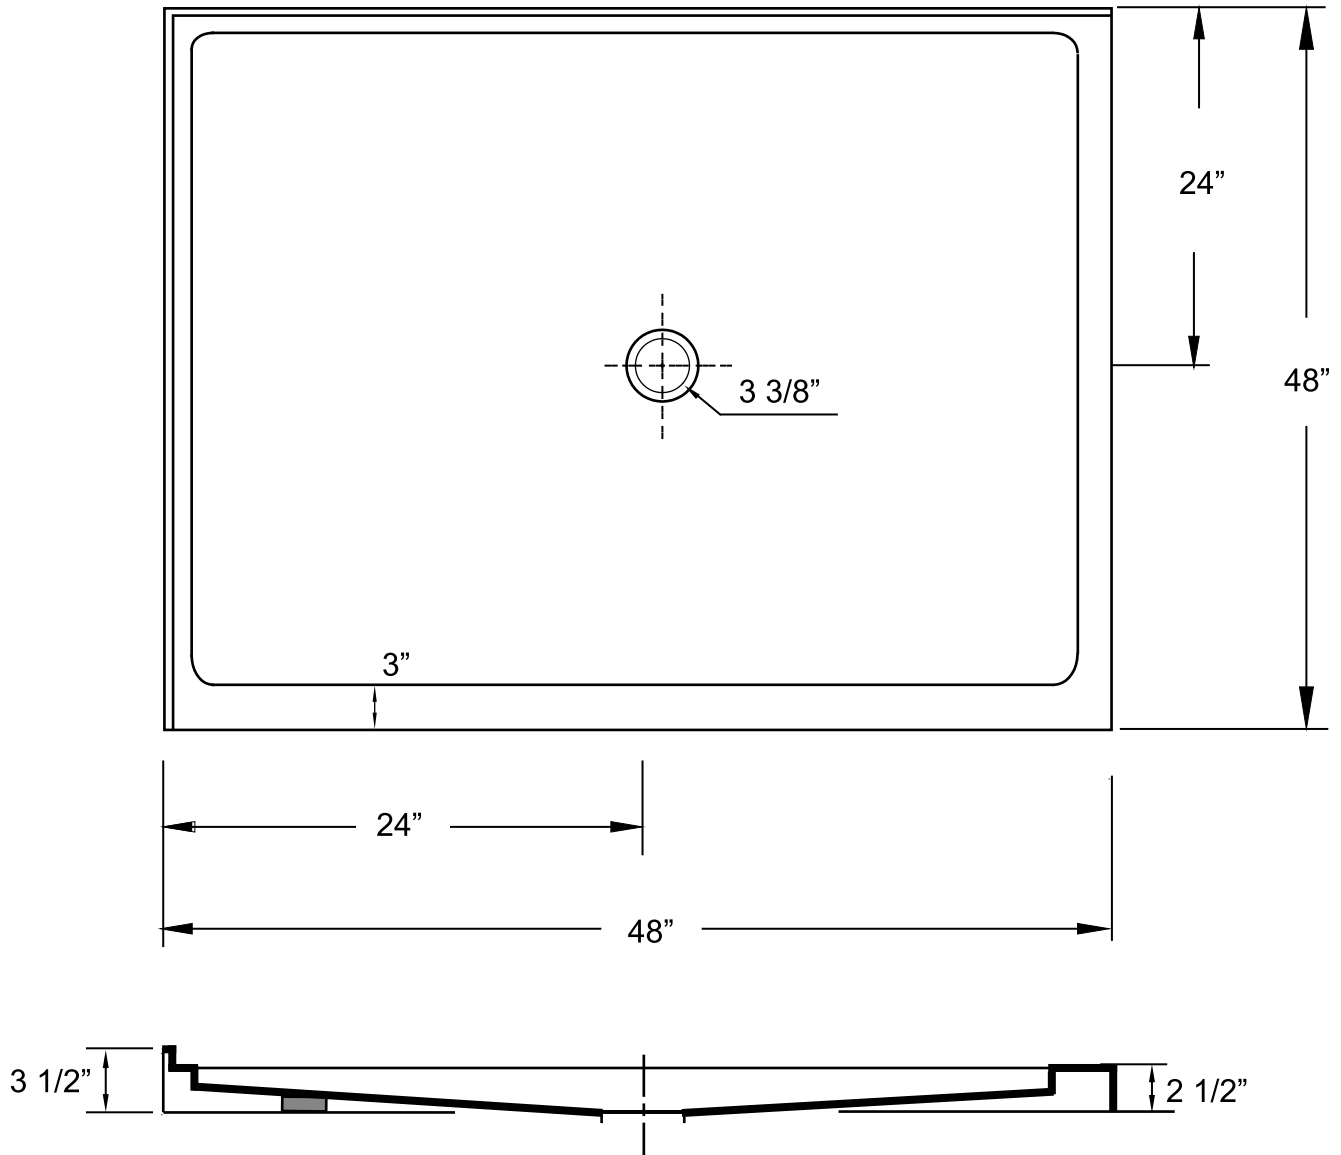

Shower Base 48" x 48"

Minimalist Double-Threshold

All Measurements: $\pm 1/4"$

Drain Hole: 3 3/8"

Shower base trimmed to fit 48" x 48" rough opening.