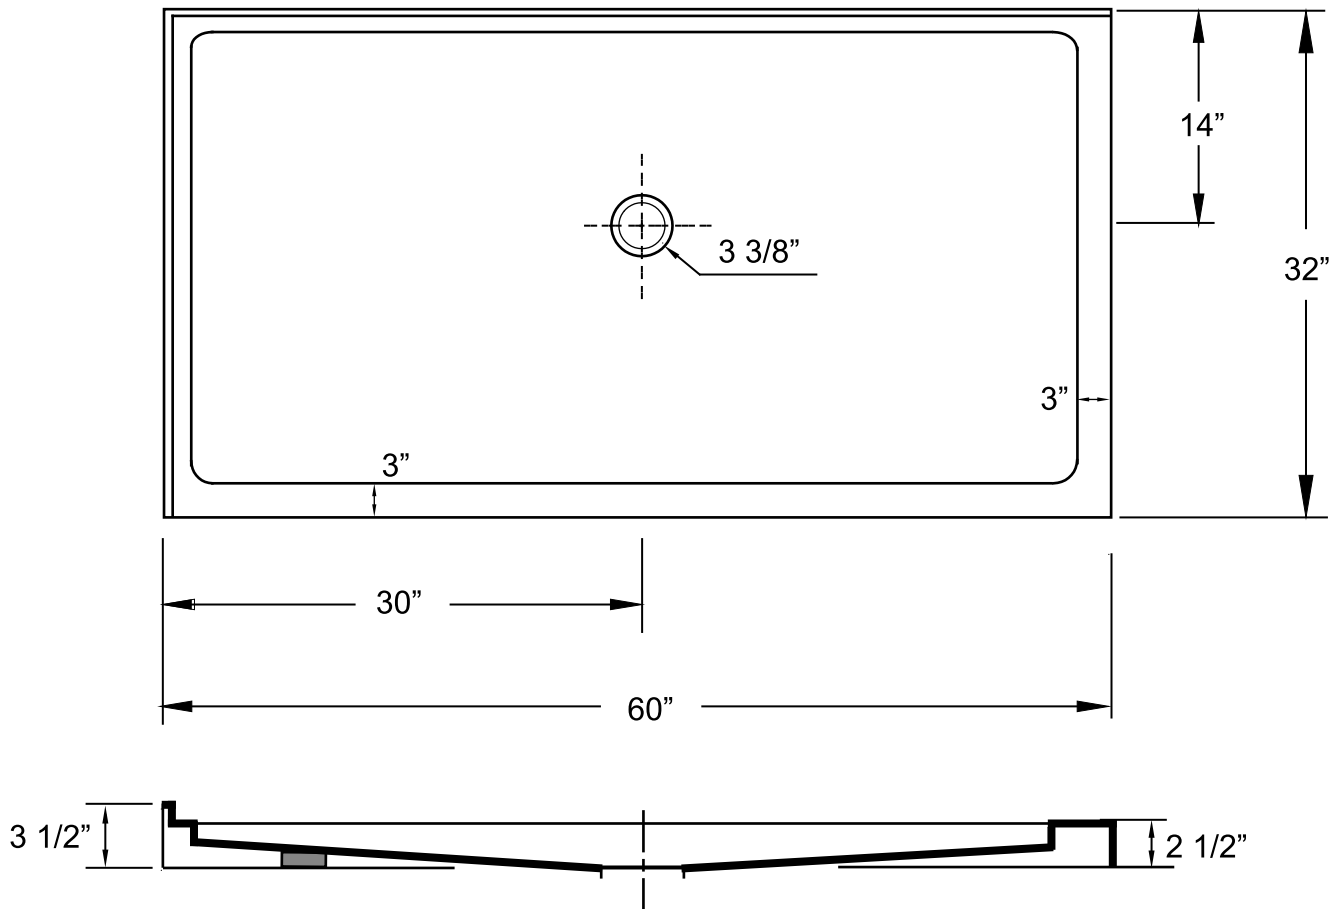

Acri-Tec Industries Corp.
32829 London Avenue, Mission, BC V2V 6M7
Tel: (604) 826-3100 Fax: (604) 826-3149
sales@acritec.com

Shower Base 60"x 32"

Minimalist Double-Threshold
(Shown as a Right-Hand Base)

All Measurements: $\pm 1/4$ "

Drain Hole: 3 3/8"

Shower base trimmed to fit 60" x 32" rough opening.