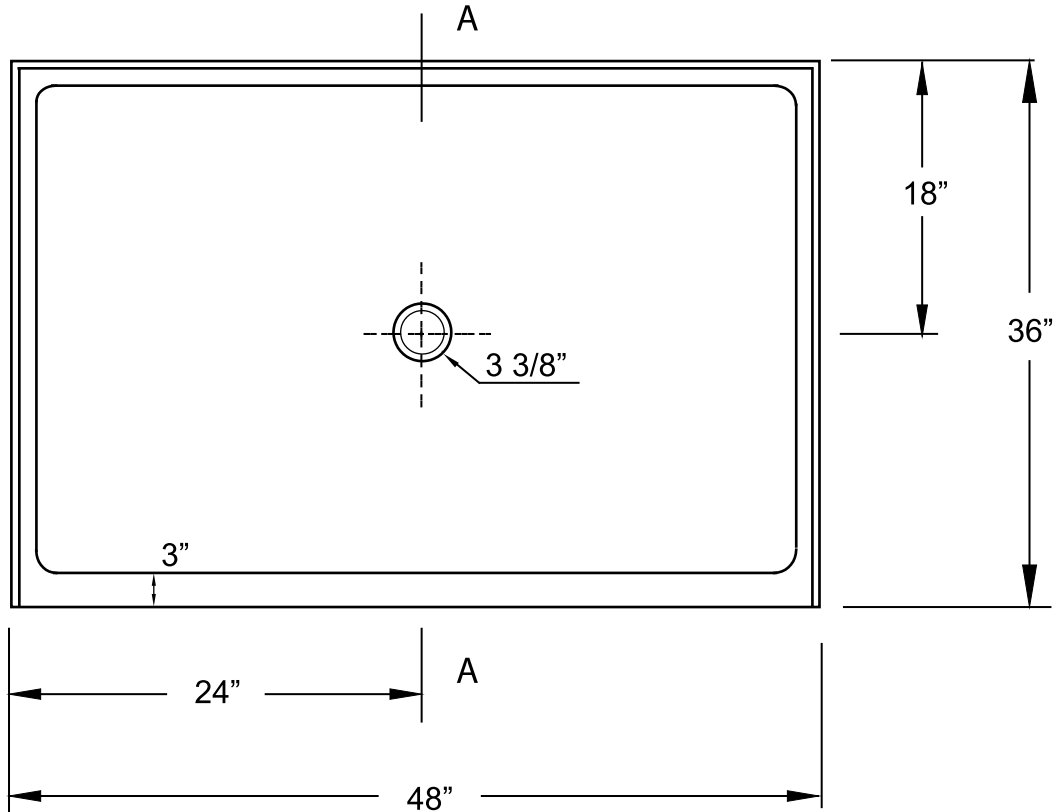

Shower Base 48" x 36"

Minimalist Single-Threshold

A-A Cut View

All Measurements: $\pm 1/4"$

Drain Hole: $3 3/8"$

Shower base trimmed to fit 48" x 36" rough opening.