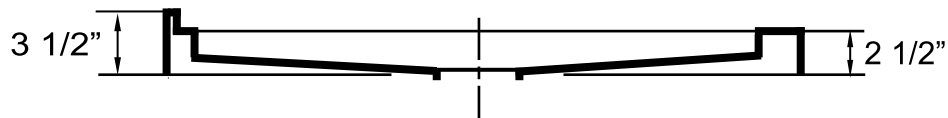

Shower Base 48" x 36"

Minimalist Single-Threshold

A-A Cut View

All Measurements: $\pm 1/4"$

Drain Hole: $3 3/8"$

Shower base trimmed to fit 48" x 36" rough opening.