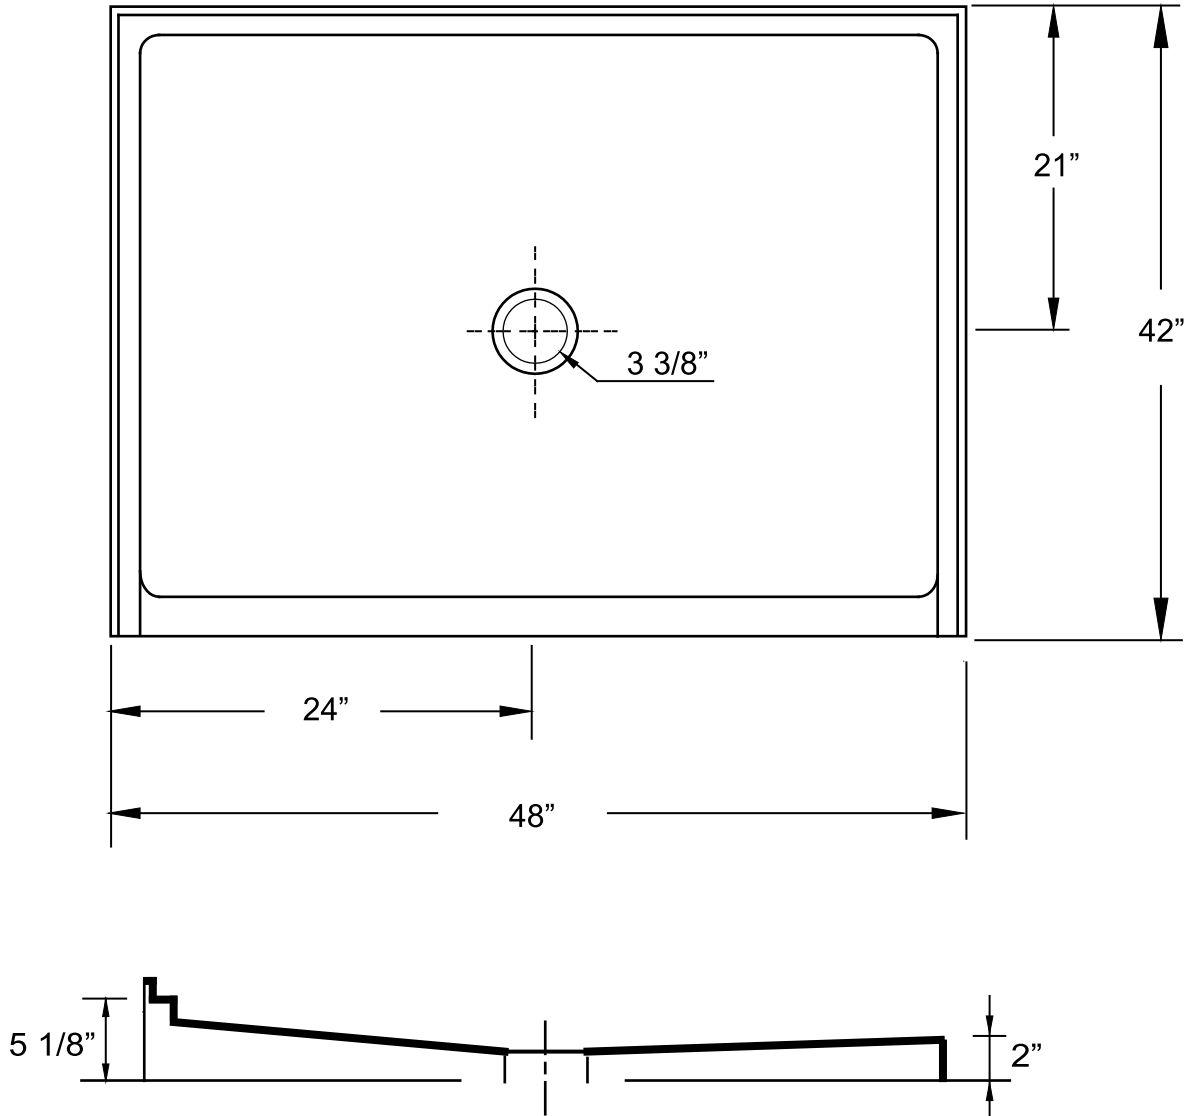

Acri-Tec Industries Corp.
32829 London Avenue, Mission, BC V2V 6M7
Tel: (604) 826-3100 Fax: (604) 826-3149
sales@acritec.com

Shower Base 48" x 42"

Minimalist Single-Threshold

All Measurements: $\pm 1/4"$

Drain Hole: 3 3/8"

Shower base trimmed to fit 48" x 42" rough opening.