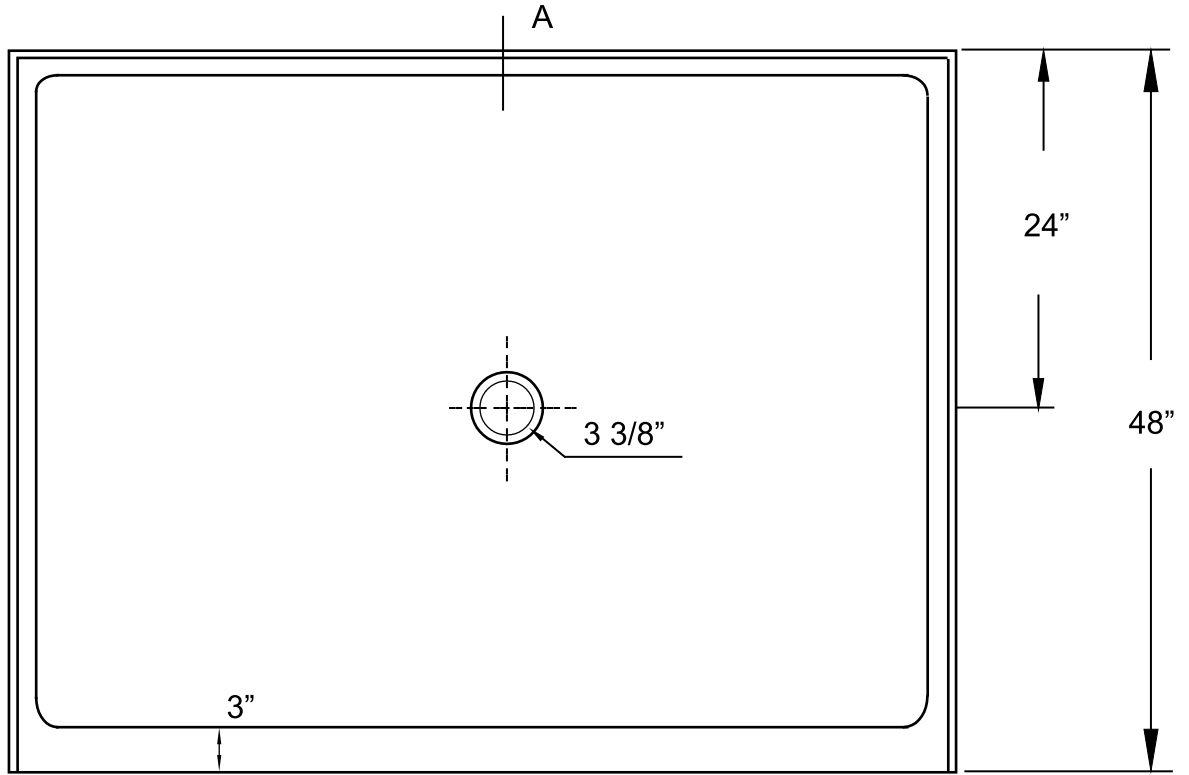

Shower Base 48" x 48"

Minimalist Single-Threshold

A-A Cut View

All Measurements: $\pm 1/4"$

Drain Hole: $3 3/8"$

Shower base trimmed to fit 48" x 48" rough opening.