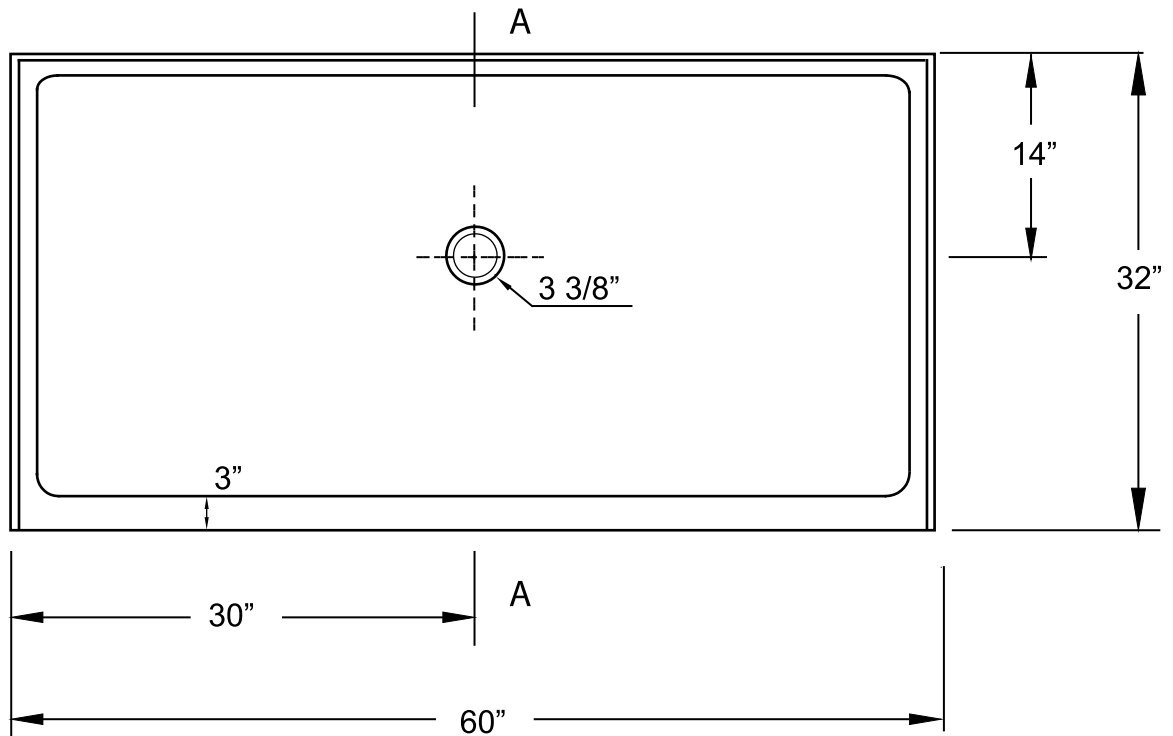

Acri-Tec Industries Corp.
32829 London Avenue, Mission, BC V2V 6M7
Tel: (604) 826-3100 Fax: (604) 826-3149
sales@acritec.com

Shower Base 60"x 32"

Minimalist Single-Threshold

A-A Cut View

All Measurements: $\pm 1/4"$

Drain Hole: 3 3/8"

Shower base trimmed to fit 60" x 32" rough opening.