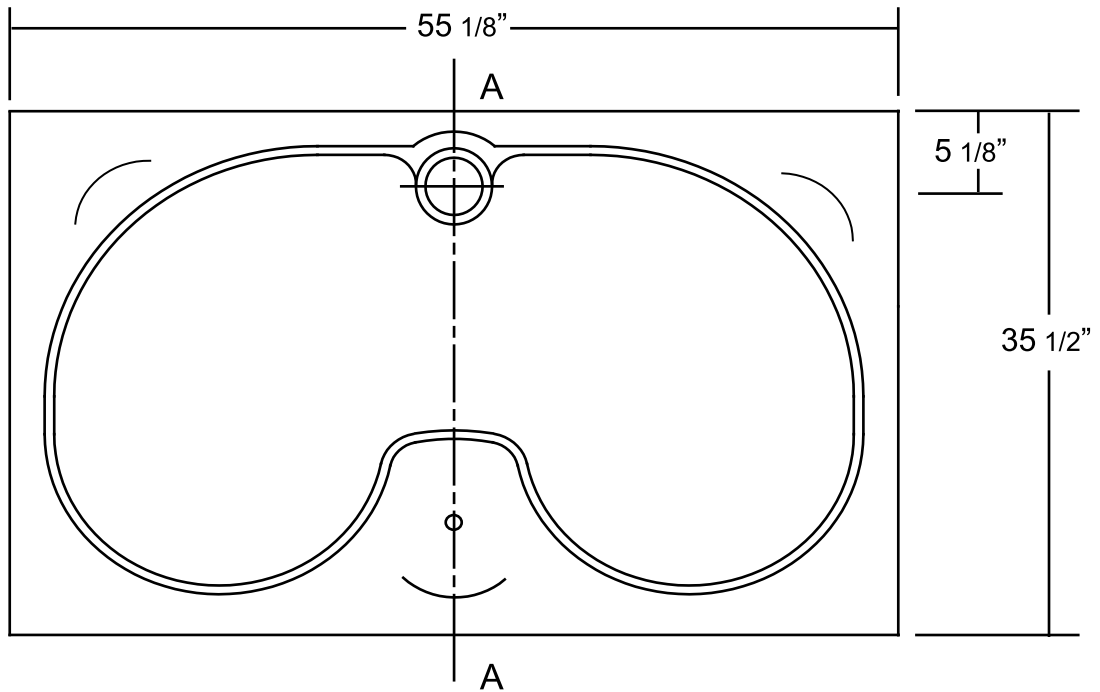

# 62194 55 1/8" x 35 1/2"

Specialty Walk-In Base

A - A Cut View

All Measurements:  $\pm 1/4"$

Drain Hole:  $3 3/8"$

Shower base trimmed to fit 55 1/8" x 35 1/2" rough opening.