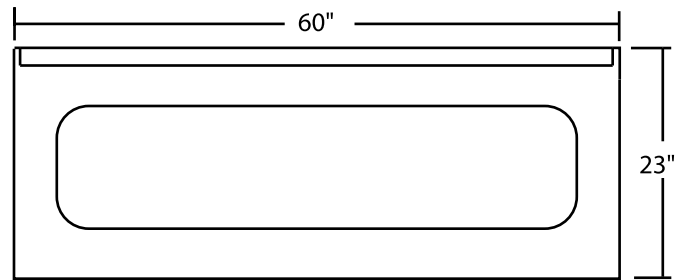

Acri-Tec Industries Corp.
32829 London Avenue, Mission, BC V2V 6M7
Tel: (604) 826-3100 Fax: (604) 826-3149
sales@acritec.com

Brockton II 60" x 32" Skirted Tub

TOP VIEW

FRONT SIDE VIEW

BACK SIDE VIEW

All Measurements: $\pm 1/4$ "

Drain Hole: 2"

Overflow Hole: 2 1/2"