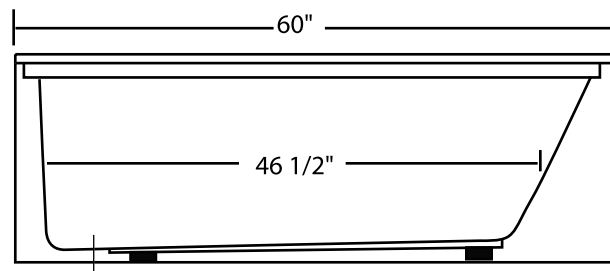

Acri-Tec Industries Corp.
32829 London Avenue, Mission, BC V2V 6M7
Tel: (604) 826-3100 Fax: (604) 826-3149
sales@acritec.com

Brockton II 60" x 32" Skirted Tub

TOP VIEW

FRONT SIDE VIEW

BACK SIDE VIEW

All Measurements: $\pm 1/4$ "

Drain Hole: 2"

Overflow Hole: 2 1/2"