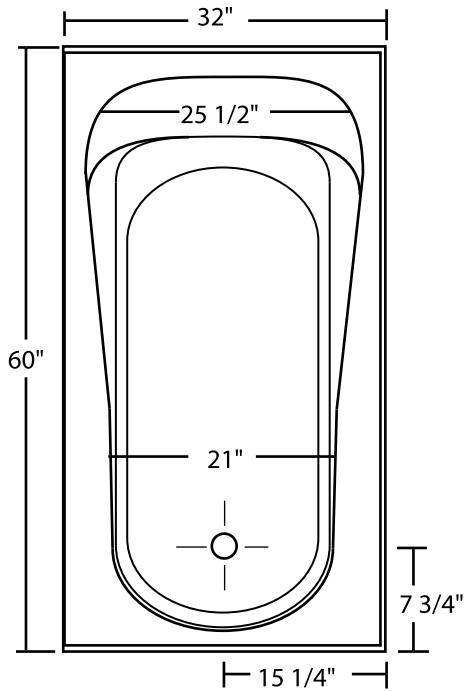

Acri-Tec Industries Corp.
32829 London Avenue, Mission, BC V2V 6M7
Tel: (604) 826-3100 Fax: (604) 826-3149
sales@acritec.com

Brockton II 60" x 32" Skirted Tub

TOP VIEW

FRONT SIDE VIEW

BACK SIDE VIEW

All Measurements: $\pm 1/4$ "

Drain Hole: 2"

Overflow Hole: 2 1/2"