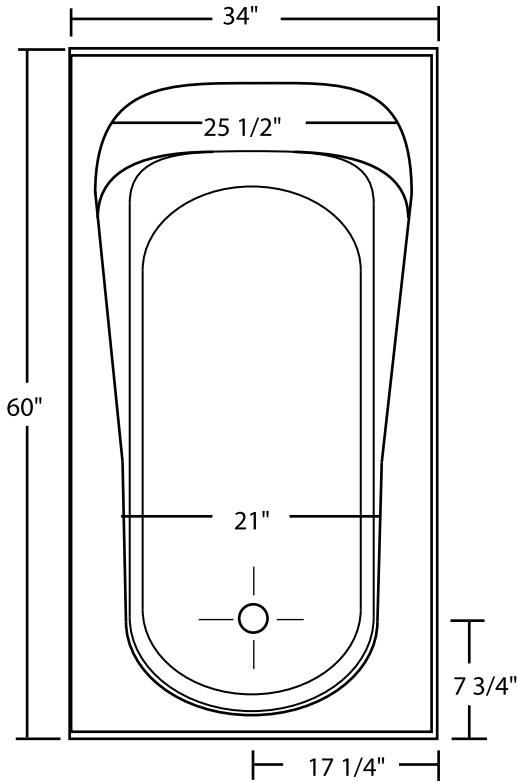

Brockton III 60" x 34" Skirted Tub

TOP VIEW

FRONT SIDE VIEW

BACK SIDE VIEW

All Measurements: $\pm 1/4$ "
Drain Hole: 2"
Overflow Hole: 2 1/2"