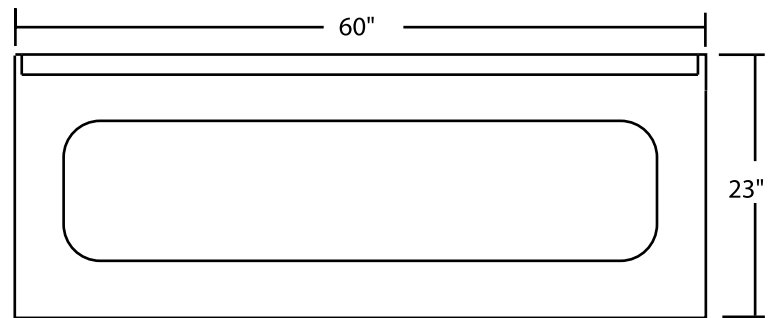

Brockton III 60" x 34" Skirted Tub

TOP VIEW

FRONT SIDE VIEW

BACK SIDE VIEW

All Measurements: $\pm 1/4$ "
Drain Hole: 2"
Overflow Hole: 2 1/2"