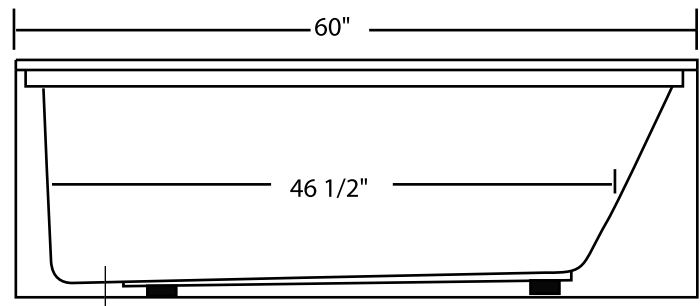

Brockton III 60" x 34" Skirted Tub

TOP VIEW

FRONT SIDE VIEW

BACK SIDE VIEW

All Measurements: $\pm 1/4$ "
Drain Hole: 2"
Overflow Hole: 2 1/2"