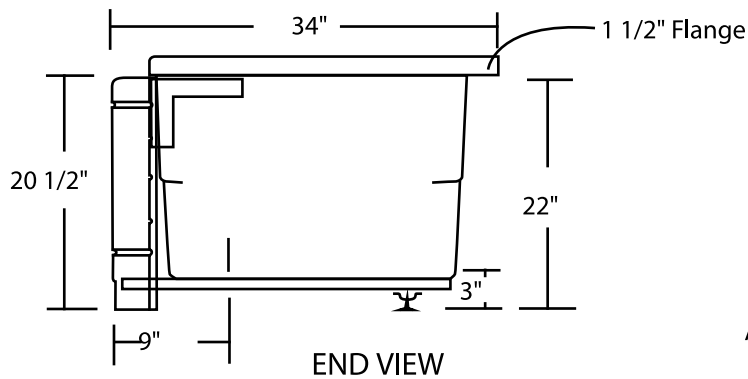

Marquis 66" x 30" Skirted Tub

All Measurements: $\pm 1/4"$
Drain Hole: 2"
Overflow Hole: 2 1/2"