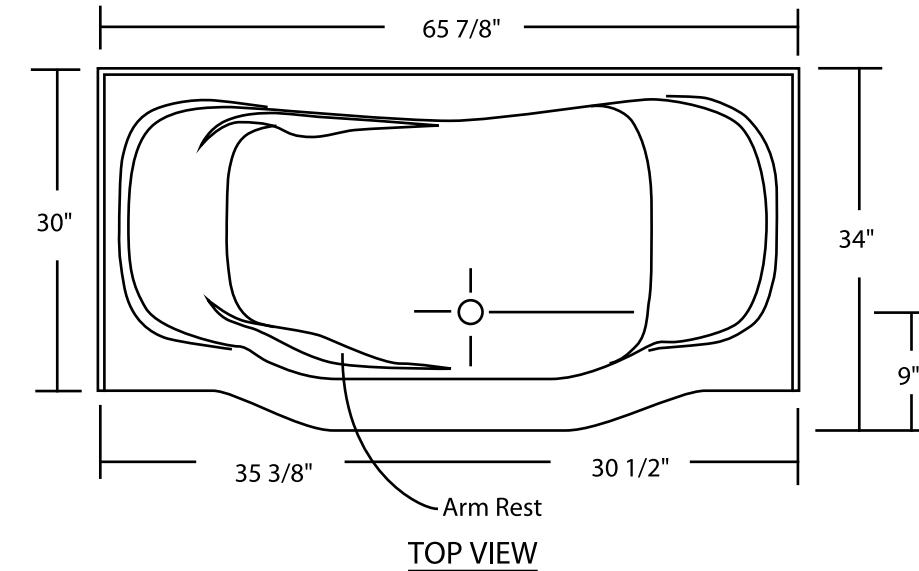

Marquis 66" x 30" Skirted Tub

All Measurements: $\pm 1/4"$
Drain Hole: 2"
Overflow Hole: 2 1/2"