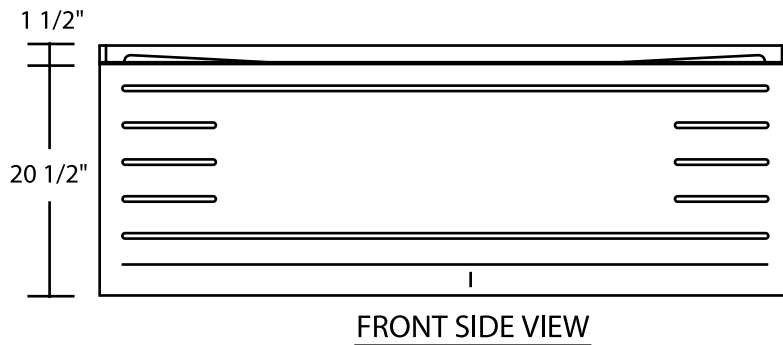

Marquis 66" x 30" Skirted Tub

All Measurements: $\pm 1/4"$
Drain Hole: 2"
Overflow Hole: 2 1/2"