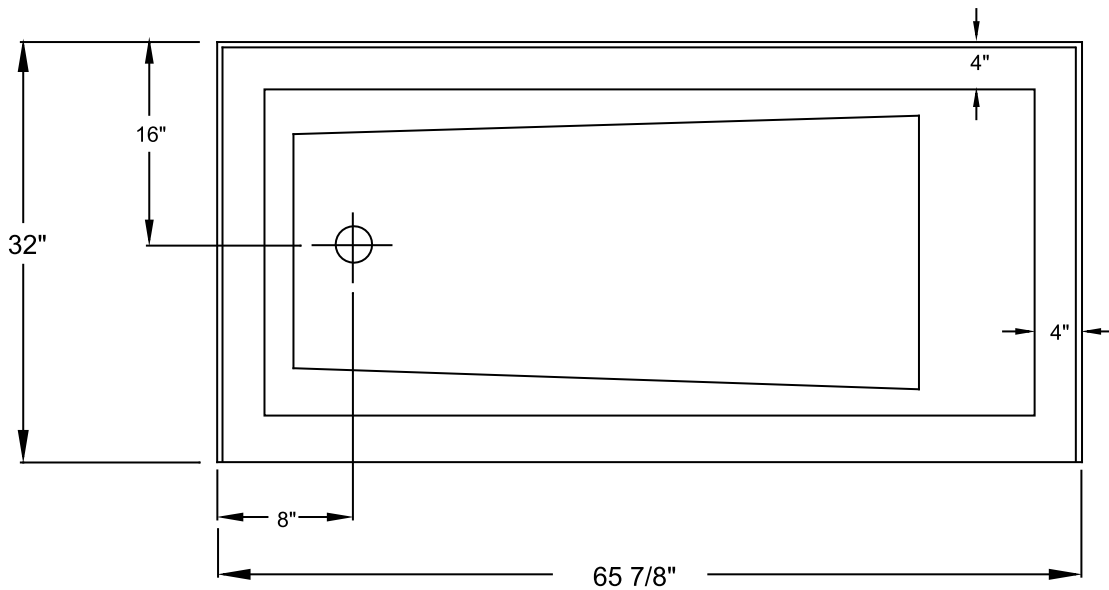

## Simplicity IV 66"x 32"

Skirted Tub

All Measurements:  $\pm 1/4"$   
Drain Hole: 2"  
Overflow Hole: 2 1/2"