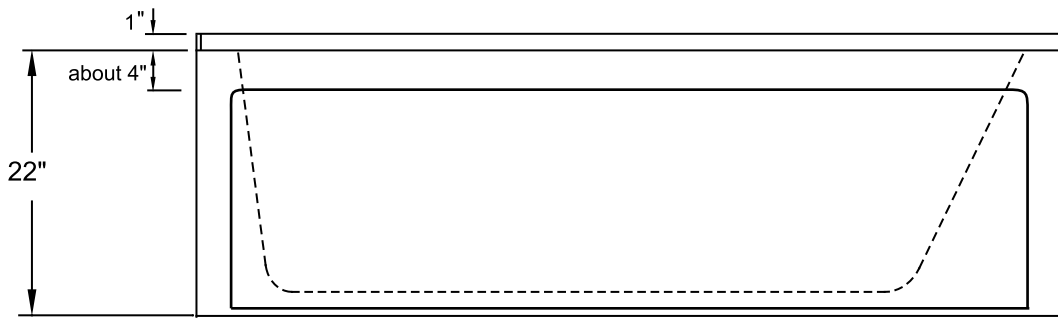

## Simplicity IV 66"x 32"

Skirted Tub

All Measurements:  $\pm 1/4"$   
Drain Hole: 2"  
Overflow Hole: 2 1/2"