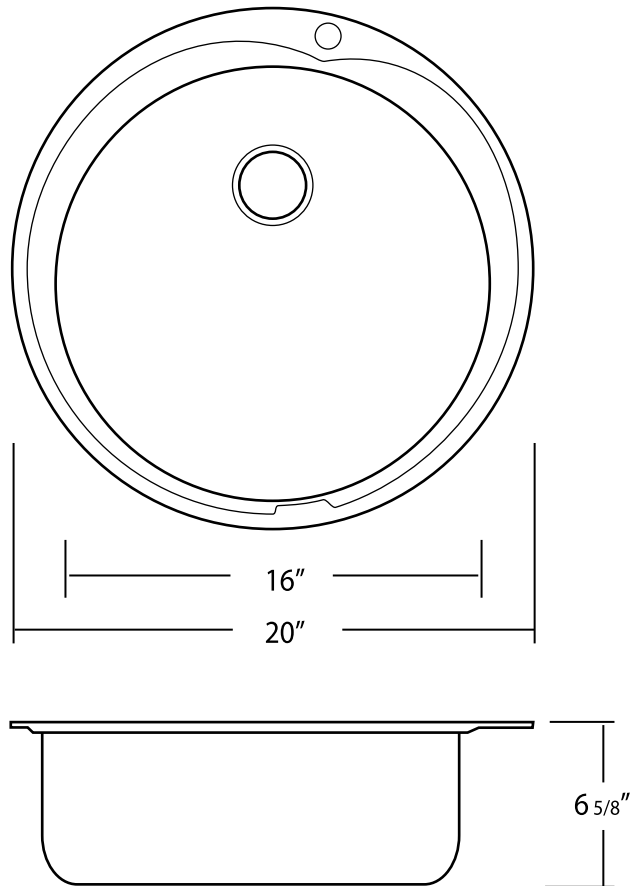

Acri-Tec Industries Corp.
32829 London Avenue, Mission, BC V2V 6M7
Tel: (604) 826-3100 Fax: (604) 826-3149
sales@acritec.com

PC-D031 20" x 20" x 6 5/8"

Platinum Collection Kitchen Sink

All Measurements: $\pm 1/4"$