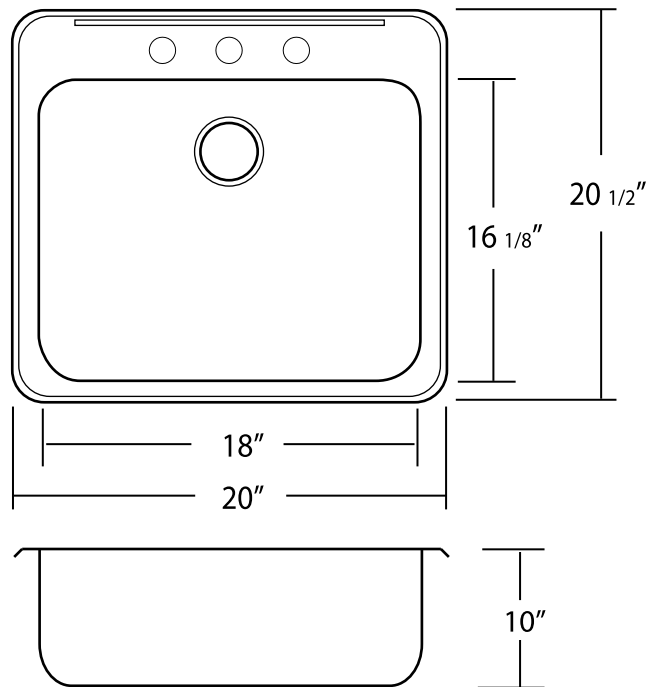

Acri-Tec Industries Corp.
32829 London Avenue, Mission, BC V2V 6M7
Tel: (604) 826-3100 Fax: (604) 826-3149
sales@acritec.com

PC-D053 20" x 20 1/2" x 10"
Platinum Collection Kitchen Sink

All Measurements: $\pm 1/4"$