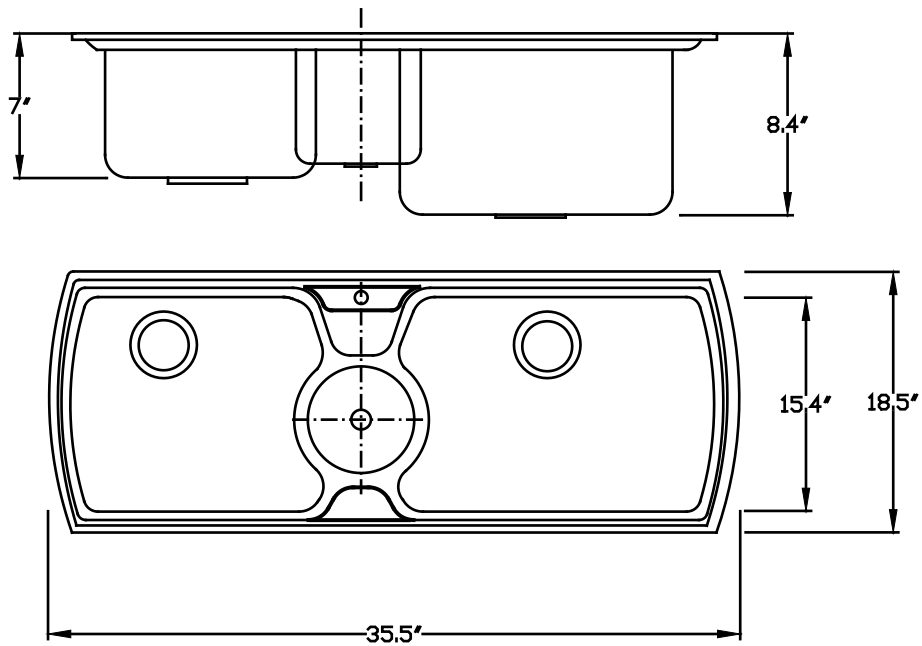

Acri-Tec Industries Corp.
32829 London Avenue, Mission, BC V2V 6M7
Tel: (604) 826-3100 Fax: (604) 826-3149
sales@acritec.com

PC-D321 35 1/2" x 18 1/2" x 7-8 3/8"
Platinum Collection Kitchen Sink

All Measurements: ± 1/4"