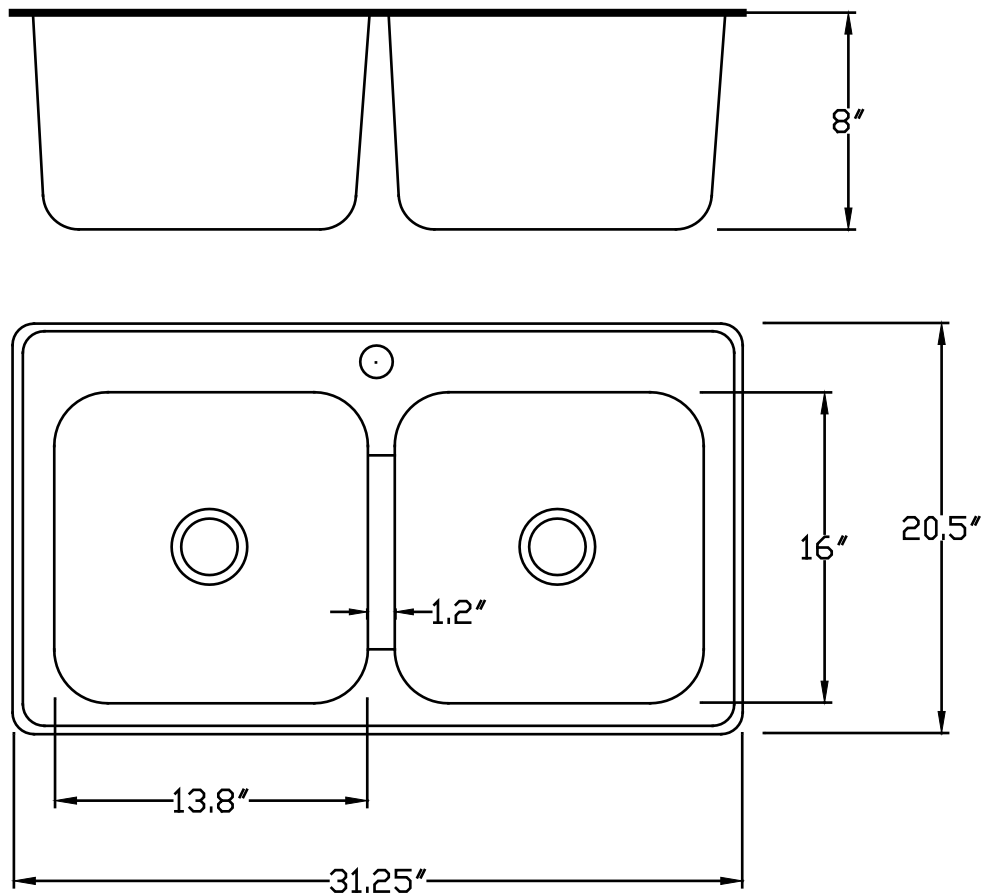

PC-D341 31 1/4" x 20 1/2" x 8"
Platinum Collection Kitchen Sink

All Measurements: $\pm 1/4"$