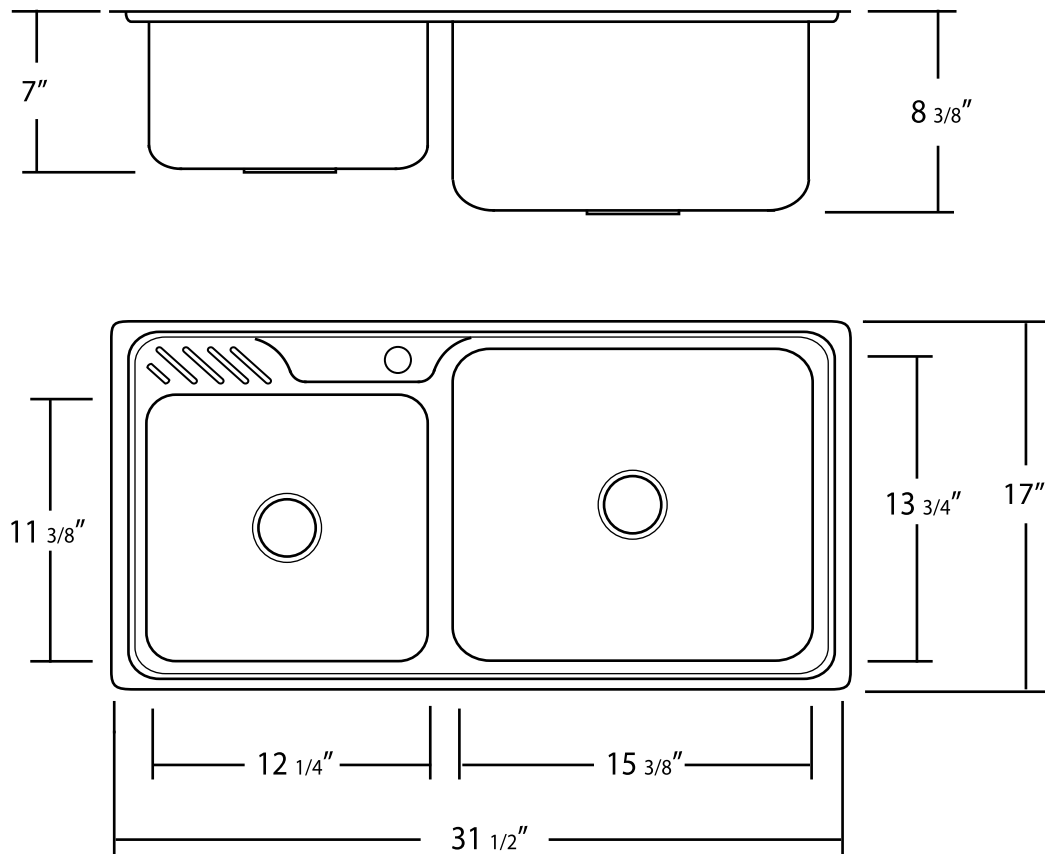

**Acri-Tec Industries Corp.**  
32829 London Avenue, Mission, BC V2V 6M7  
Tel: (604) 826-3100 Fax: (604) 826-3149  
sales@acritec.com

**PC-D701 31 1/2" x 17" x 7-8 3/8"**  
Platinum Collection Kitchen Sink

All Measurements: ± 1/4"