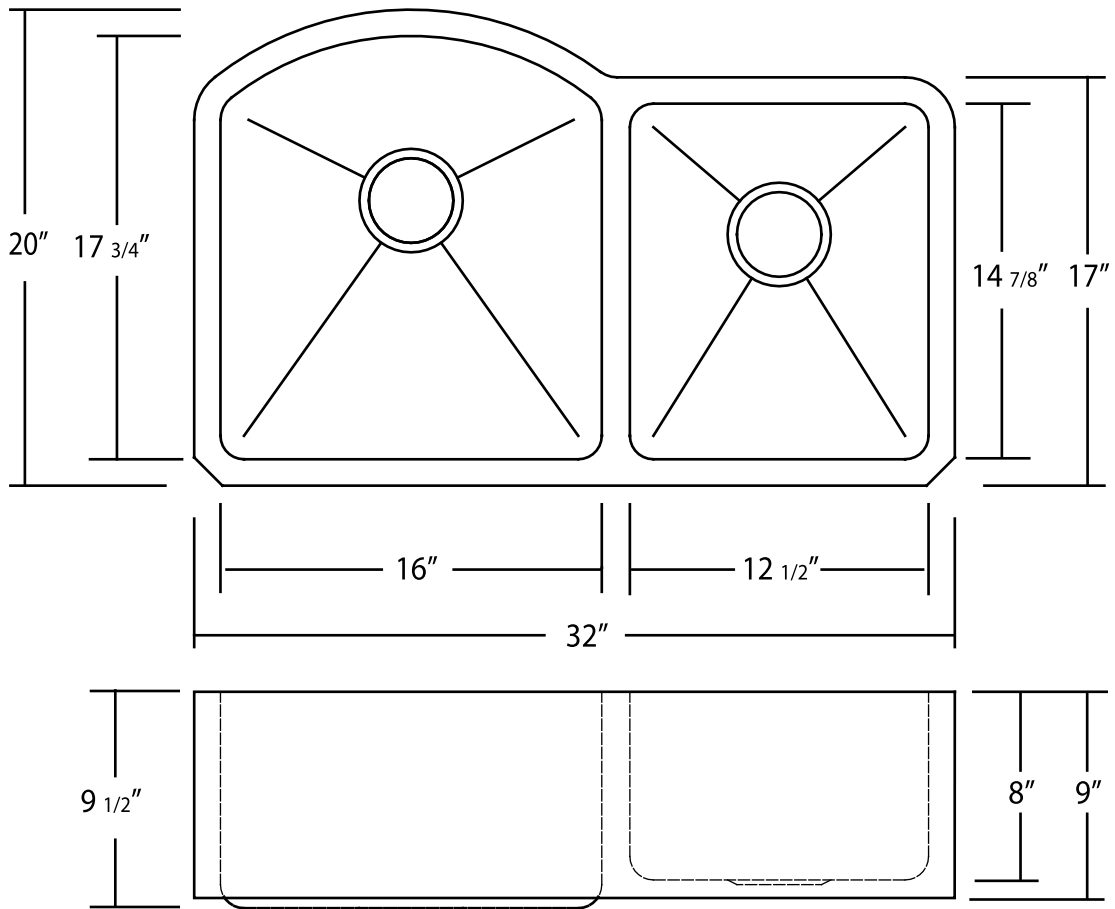

Acri-Tec Industries Corp.
32829 London Avenue, Mission, BC V2V 6M7
Tel: (604) 826-3100 Fax: (604) 826-3149
sales@acritec.com

PC-K031 32"x 20"x8-9 1/2"
Platinum Collection Kitchen Sink

All Measurements: $\pm 1/4"$