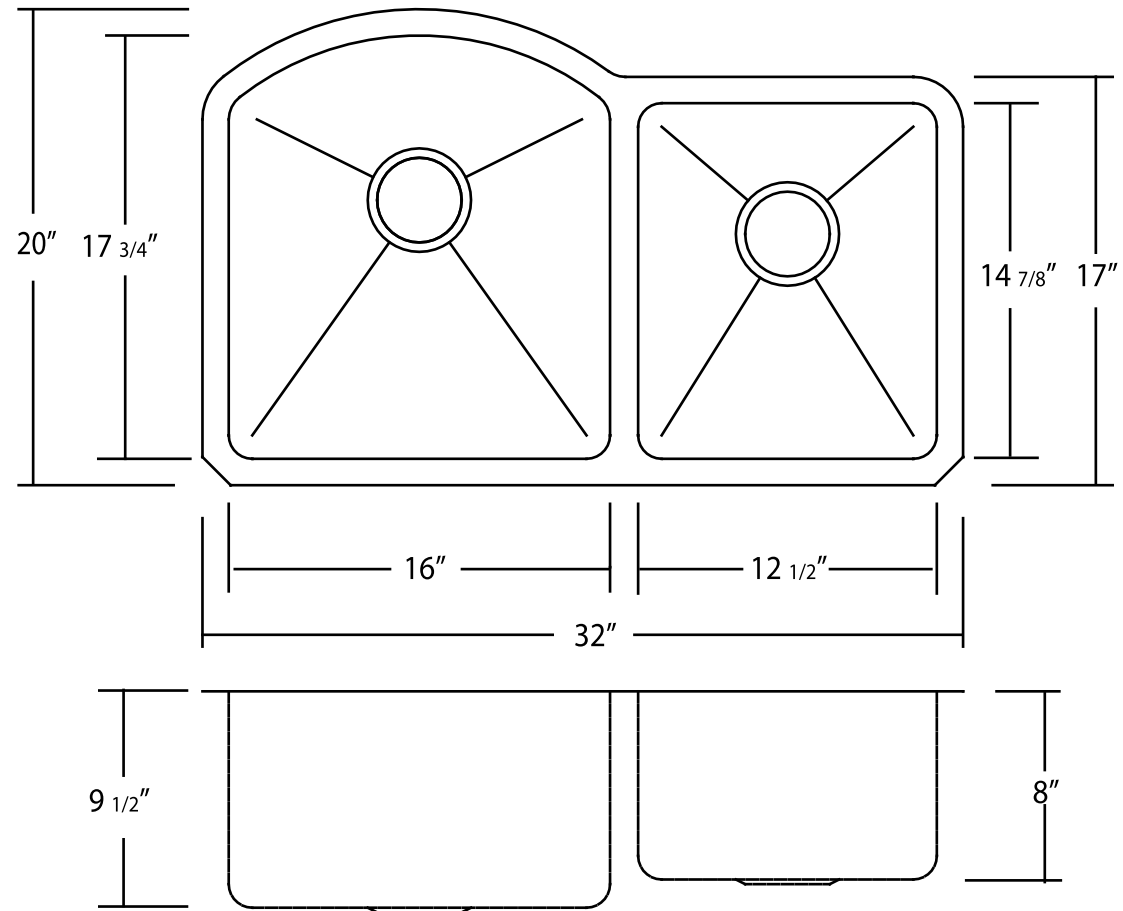

**PC-U200 32" x 20" x 9 1/2"**  
Platinum Collection Kitchen Sink

All Measurements: ± 1/4"