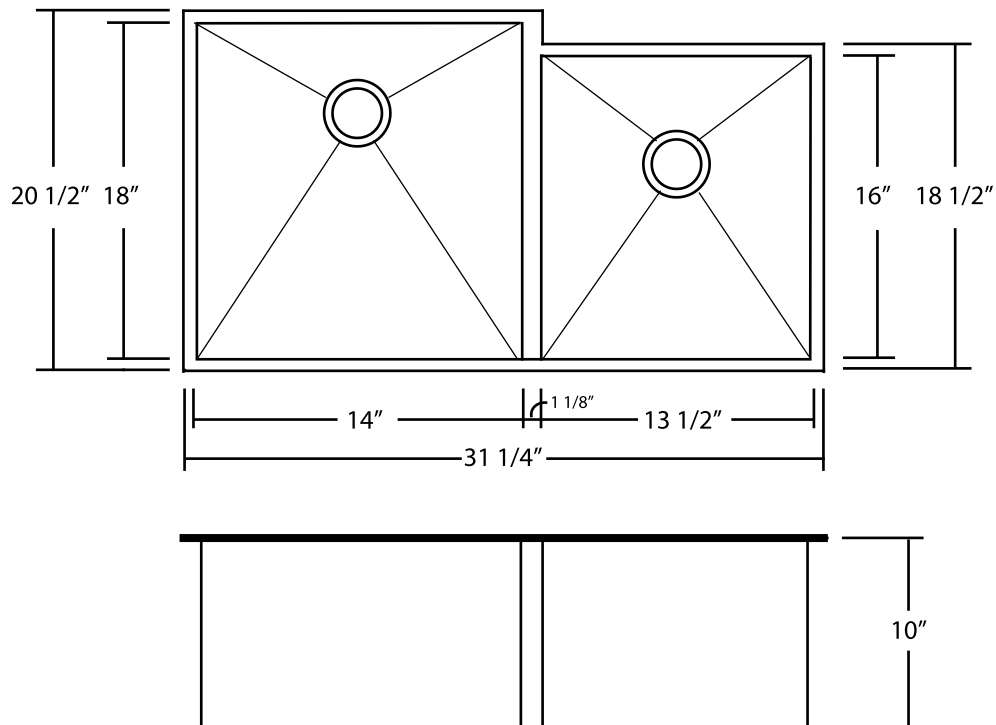

**PC-U230 31 1/4" x 20 1/2" x 10"**  
Platinum Collection Kitchen Sink

All Measurements: ± 1/4"